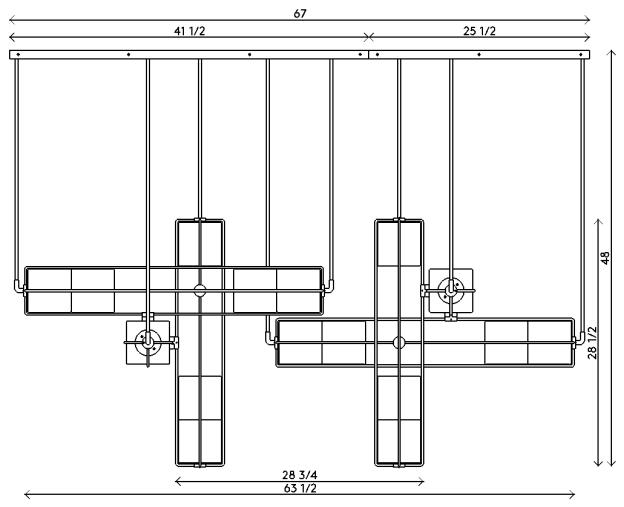

Bulb life 25,000 hrs

Dimming 10-100%. Wattage +/- 10%
Lumen Values +/- 5Lms
CRI +/- 5%
Fully tested with LUTRON® DVCL, DVEL

Voltage 120 V / 240

Certification UL, CE listed
Damp rated

Handmade in Los Angeles
Hardwired
Assembly required