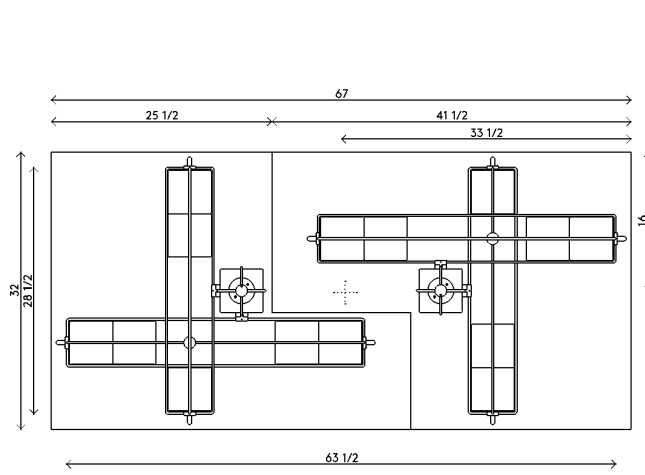

Bulb life 25,000 hrs

Dimming 10-100%. Wattage +/- 10%
Lumen Values +/- 5Lms
CRI +/- 5%
Fully tested with LUTRON® DVCL, DVEL

Voltage 120 V / 240

Certification UL, CE listed
Damp rated

Handmade in Los Angeles
Hardwired
Assembly required