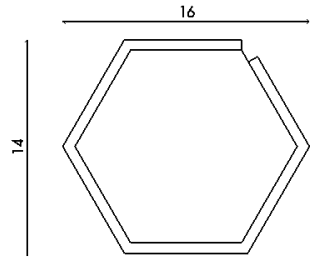

Materials Frame in solid wood
Table top options are travertine or tempered bronze glass

Dimensions 16 in (40.6 cm) W x 14 in (35.6 cm) D x 20 in (50.8 cm) H

Weight 20lbs (9.1 kg)

Packing Base: 18 in (45.7 cm) W x 18 in (45.7 cm) D x H 24 in (60.0 cm) H
Boxed
Top: 18 in (45.7 cm) W x 18 in (45.7 cm) D
Crated

- Finishes
- Frame
 - Mahogany
 - Walnut
 - Top
 - Bronze Glass
 - Stone

Handmade in Los Angeles

Materials Frame in solid wood
Table top options are travertine or tempered bronze glass

Dimensions 34 in (86.4 cm) W x 29½ in (74.9 cm) D x 12 in (30.5 cm) H

Weight 45lbs (20.4kg)

Packing White Golve for Domestic Only
(US, excluding Hawaii and Alaska)

Finishes

Frame

- Mahogany
- Walnut

Top

- Bronze Glass
- Stone

Handmade in Los Angeles