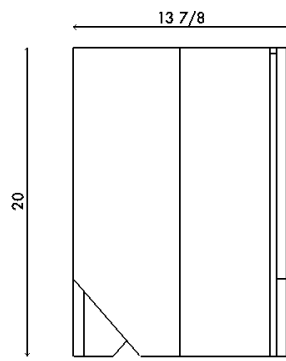

Materials Frame in solid wood
Table top options are travertine or tempered bronze glass

Dimensions 16 in (40.6 cm) W x 14 in (35.6 cm) D x 20 in (50.8 cm) H

Weight 20lbs (9.1 kg)

Packing Base: 18 in (45.7 cm) W x 18 in (45.7 cm) D x H 24 in (60.0 cm) H
Boxed
Top: 18 in (45.7 cm) W x 18 in (45.7 cm) D
Crated

- Finishes
- Frame
 - Mahogany
 - Walnut
 - Top
 - Bronze Glass
 - Stone

Handmade in Los Angeles

Materials Frame in solid wood
Table top options are travertine or tempered bronze glass

Dimensions 34 in (86.4 cm) W x 29½ in (74.9 cm) D x 12 in (30.5 cm) H