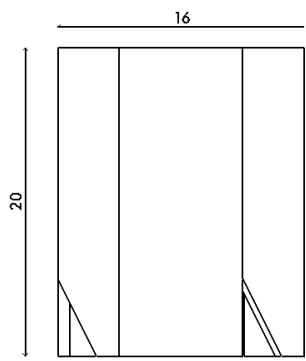

Materials Frame in solid wood
Table top options are travertine or tempered bronze glass

Dimensions 16 in (40.6 cm) W x 14 in (35.6 cm) D x 20 in (50.8 cm) H

Weight 20lbs (9.1 kg)

Packing Base: 18 in (45.7 cm) W x 18 in (45.7 cm) D x H 24 in (60.0 cm) H
Boxed
Top: 18 in (45.7 cm) W x 18 in (45.7 cm) D
Crated

- Finishes
- Frame
 - Mahogany
 - Walnut
 - Top
 - Bronze Glass
 - Stone

Handmade in Los Angeles

Materials Frame in solid wood
Table top options are travertine or tempered bronze glass

Dimensions 34 in (86.4 cm) W x 29½ in (74.9 cm) D x 12 in (30.5 cm) H