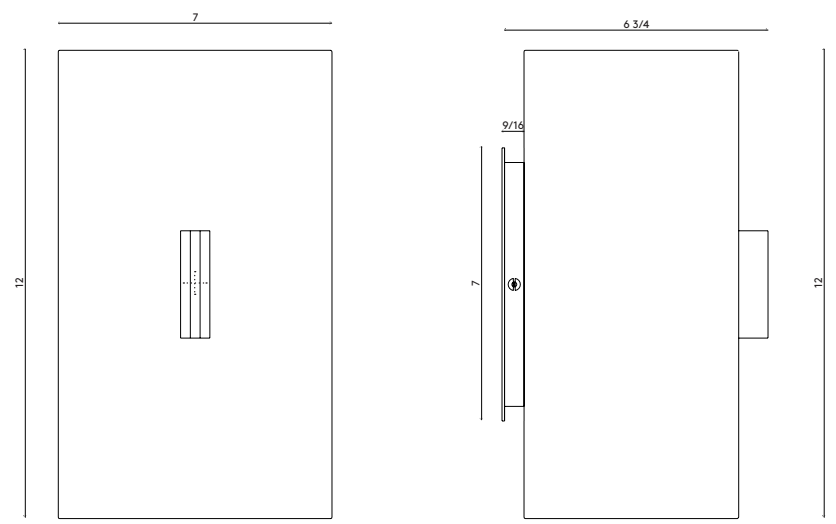

Bulb life 15,000 hrs

Dimming 10-100%. Wattage +/- 10%
Lumen Values +/- 5Lms
CRI +/- 5%
Fully tested with LUTRON® DVCL, DVEL

Voltage 120 V / 240

Certification UL, CE listed

Handmade in Los Angeles
Hardwired