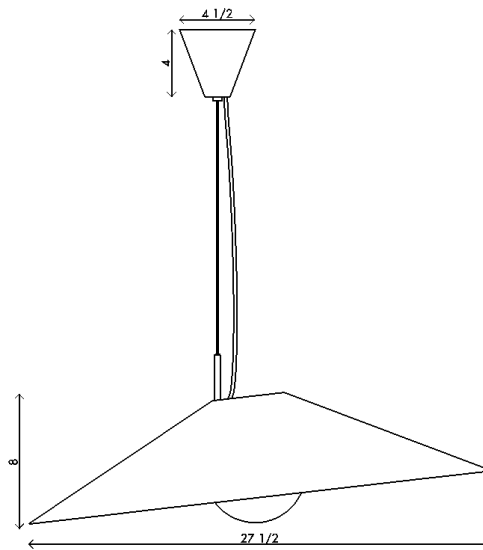

Bulb life	25,000 hrs
Dimming	0-100%. Wattage +/- 10% Lumen Values +/- 5Lms CRI +/- 5% Fully tested with LUTRON® DVCL, DVEL
Voltage	120 V / 240
Certification	UL, CE listed Handmade in Los Angeles Hardwired