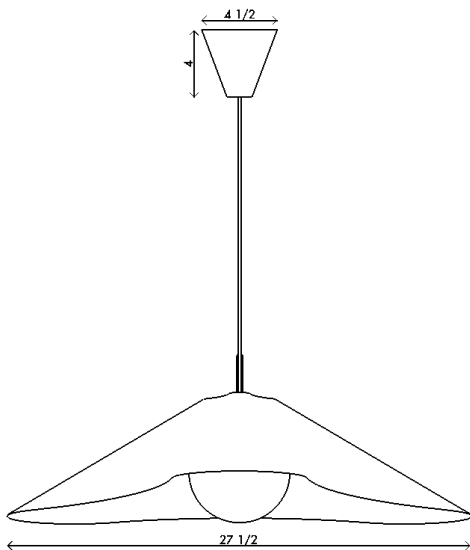

Bulb life	25,000 hrs
Dimming	0-100%. Wattage +/- 10% Lumen Values +/- 5Lms CRI +/- 5% Fully tested with LUTRON® DVCL, DVEL
Voltage	120 V / 240
Certification	UL, CE listed Handmade in Los Angeles Hardwired