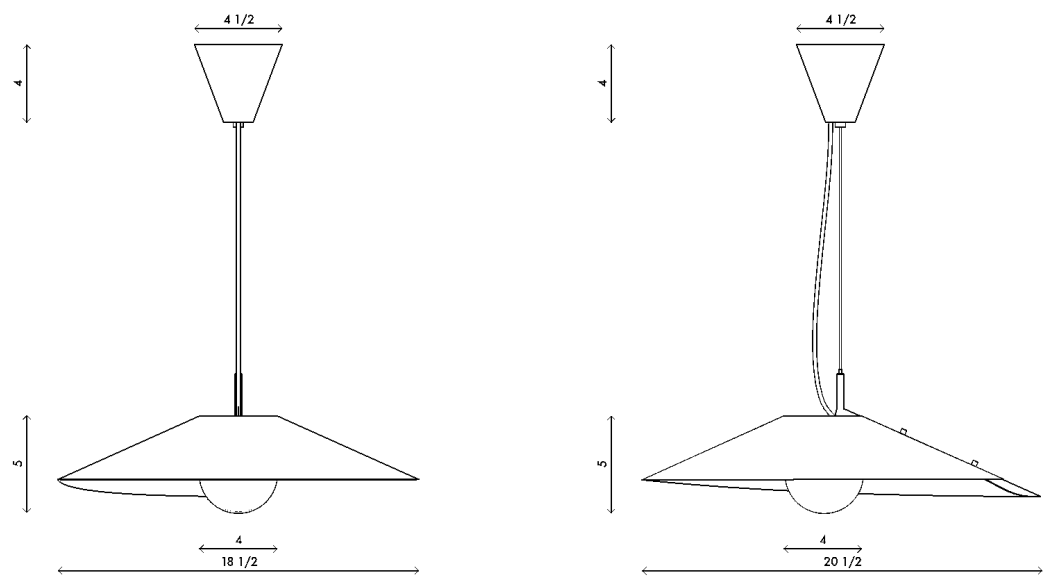

Materials	Brass or steel with opal sandblasted glass
Dimensions	18½ in (47cm) W x 20 ½ in (53 cm) D x 5 in (13 cm) H
Weight	8 lbs (3.6 kg)
Packing	22 in (55.9 cm) W x 22 in (55.9 cm) D x 16 in (40.6 cm) H 12 lbs (5.4 kg)
Canopy	4½ in (11.5 cm) W x 4½ in (11.5 cm) D x 4 in (10 cm) H
Drop height	36 in (91.4 cm) H Custom upon request, adjustable on site
Lamping	1 x G8 socket G8 LED bulb (provided) 2.5W 2700K 250 lm

Finishes	Shade
	● Perforated Satin Brass
	○ Satin White
	Frame
	● Satin Brass
	● Matte Black
	● Chrome

Handmade in Los Angeles

Bulb life	25,000 hrs
Dimming	0-100%. Wattage +/- 10% Lumen Values +/- 5Lms CRI +/- 5% Fully tested with LUTRON® DVCL, DVEL
Voltage	120 V / 240
Certification	UL, CE listed Handmade in Los Angeles Hardwired

Materials	Brass with opal sandblasted glass
Dimensions	27½ in (70 cm) W x 27½ in (70 cm) D x 8 in (20.5 cm) H Globe diameter: 6in (15.5 cm)
Weight	12 lbs (5.4 kg)
Packing	30 in (76.2 cm) W x 30 in (76.2 cm) D x 60 in (152.4 cm) H 16 lbs (7.3 kg)
Canopy	4½ in (11.5 cm) W x 4½ in (11.5 cm) D x 4 in (10 cm) H
Drop height	36 in (91.4 cm) H Custom upon request, adjustable on site
Lamping	1 x G8 socket G8 LED bulb (provided) 2.5W 2700K 250 lm