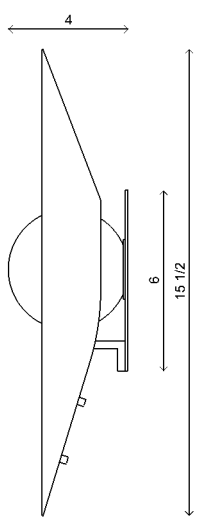

Bulb life 25,000 hrs

Dimming 10-100%. Wattage +/- 10%
Lumen Values +/- 5Lms
CRI +/- 5%
Fully tested with LUTRON® DVCL, DVEL

Voltage 120 V / 240

Certification UL, CE listed
Wet rated

Handmade in Los Angeles
Hardwired
ADA compliant