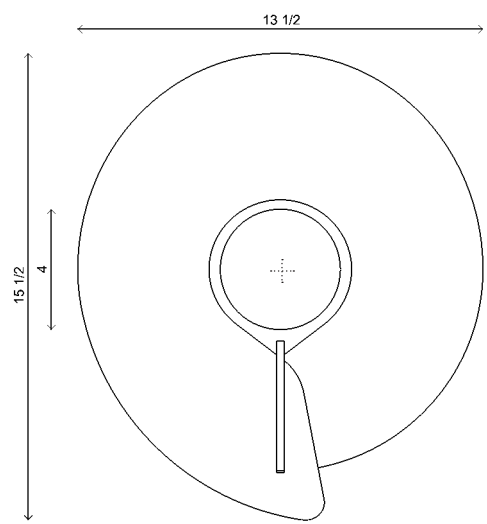

Materials Brass or steel with opal sandblasted glass

Dimensions 13½ in (34 cm) W x 4 in (10 cm) D x 15½ in (39.5 cm) H

Weight 4lbs (1.8kg)

Packing 20 in (50.8 cm) W x 20 in (50.8 cm) D x 16 in (40.6 cm) H
8lbs (3.6kg)

Backplate 6 in (15.5 cm) W x 1/8 in (0.5 cm) D x 6 in (15.5 cm) H
J-box location off center

Lamping 1 x G8 socket
G8 LED bulb (provided)
3.8W 2700K
350 lm

Finishes

Shade

- Perforated Satin Brass
- Satin White

Accent

- Satin Brass
- Matte Black
- Chrome

left