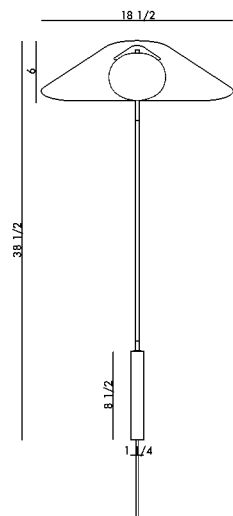

Materials	Brass or steel with opal sandblasted glass
Dimensions	18 1/2 (47 cm) W x 32 1/2 in (83 cm) D x 38 1/2 in (98 cm) H
Weight	18 lbs (8 kg)
Packing	46 in (117 cm) W x 36 in (91.4 cm) D x 24 in (61 cm) H 22 lbs (10 kg)
Backplate	1 1/4 in (3 cm) W x 1 3/4 in (0.5 cm) D x 8 1/2 in (21.5 cm) H J-box location at center
Lamping	1 x G8 socket G8 LED bulb (provided) 2.5W 2700K 250 lm

Finishes	Shade
	○ Satin White
	● Satin Brass
	Frame
	● Satin Brass
	● Matte Black
	● Chrome

Handmade in Los Angeles

Bulb life	25,000 hrs
Dimming	10-100%. Wattage +/- 10% Lumen Values +/- 5Lms CRI +/- 5% Fully tested with LUTRON® DVCL, DVEL
Voltage	120 V / 240
Certification	UL, CE listed Wet rated
	Handmade in Los Angeles Hardwired ADA compliant