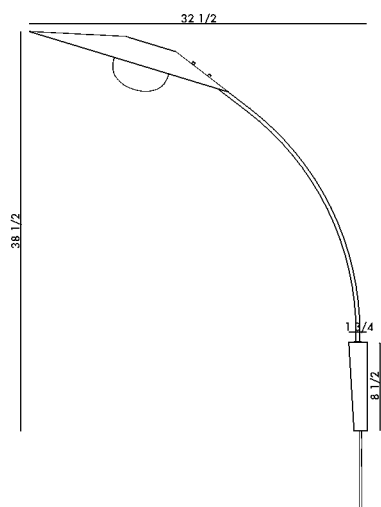

Materials	Brass or steel with opal sandblasted glass
Dimensions	18 1/2 (47 cm) W x 32 1/2 in (83 cm) D x 38 1/2 in (98 cm) H
Weight	18 lbs (8 kg)
Packing	46 in (117 cm) W x 36 in (91.4 cm) D x 24 in (61 cm) H 22 lbs (10 kg)
Backplate	1 1/4 in (3 cm) W x 1 3/4 in (0.5 cm) D x 8 1/2 in (21.5 cm) H J-box location at center
Lamping	1 x G8 socket G8 LED bulb (provided) 2.5W 2700K 250 lm

Finishes	Shade
	○ Satin White
	● Satin Brass
	Frame
	● Satin Brass
	● Matte Black
	● Chrome

Handmade in Los Angeles

Bulb life	25,000 hrs
Dimming	10-100%. Wattage +/- 10% Lumen Values +/- 5Lms CRI +/- 5% Fully tested with LUTRON® DVCL, DVEL
Voltage	120 V / 240
Certification	UL, CE listed Wet rated
	Handmade in Los Angeles Hardwired ADA compliant