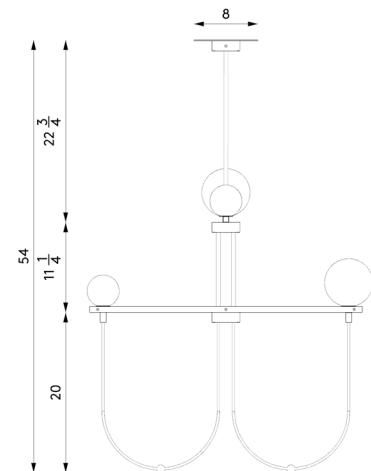

Materials	Steel frame, canopy and hardware Handblown, sandblasted glass shades
Dimensions	34 in (86.3 cm) W x 21 in (53.3 cm) D x 79 in (200.6 cm) H
Weight	15 lbs (6.8 kg)
Packing	White glove delivery available upon request
Canopy	8 in (11.5 cm) W x 8 in (11.5 cm) D x 1 3/8 in (3.4 cm) H J-box location at center
Drop height	35 in (88.9 cm) H Custom upon request, not adjustable on site
Lamping	4 x G8 socket G8 LED bulbs (provided) 2.5W 2700K 250 lm

Finishes	Frame
	Chrome
	Polished Brass
	Polished Black Nickel
	Globe (glossy or sandblasted)
	White Smoke
	Creme Brown
	Beige
	Opal White

Handmade in Los Angeles

Bulb life	25,000 hrs
Dimming	10-100%. Wattage +/- 10% Lumen Values +/- 5Lms CRI +/- 5% Fully tested with LUTRON® DVCL, DVEL
Voltage	120 V / 240
Certification	UL, CE listed Damp rated

Handmade in Los Angeles  
Hardwired  
Assembly required

Materials	Steel frame, canopy and hardware Handblown, sandblasted glass shades
Dimensions	62 in (157.4 cm) W x 44 in (111.7 cm) D x 34 in (86.3 cm) H
Weight	45 lbs (20.4 kg)
Packing	White glove delivery available upon request
Canopy	8 in (11.5 cm) W x 8 in (11.5 cm) D x 1 3/8 in (3.4 cm) H J-box location at center
Drop height	25 in (63.5 cm) H Custom upon request, not adjustable on site
Lamping	8 x G8 socket G8 LED bulbs (provided) 2.5W 2700K 250 lm

Finishes	Frame
	Chrome
	Polished Brass
	Polished Black Nickel
	Globe (glossy or sandblasted)
	White Smoke
	Creme Brown
	Beige
	Opal White

Handmade in Los Angeles

Bulb life	25,000 hrs
Dimming	10-100%. Wattage +/- 10% Lumen Values +/- 5Lms CRI +/- 5% Fully tested with LUTRON® DVCL, DVEL
Voltage	120 V / 240
Certification	UL, CE listed Damp rated
	Handmade in Los Angeles Hardwired Assembly required