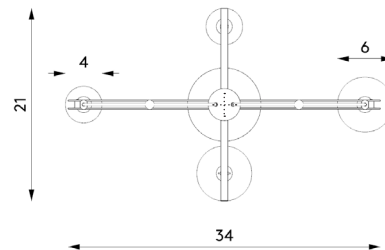

Materials	Steel frame, canopy and hardware Handblown, sandblasted glass shades
Dimensions	34 in (86.3 cm) W x 21 in (53.3 cm) D x 79 in (200.6 cm) H
Weight	15 lbs (6.8 kg)
Packing	White glove delivery available upon request
Canopy	8 in (11.5 cm) W x 8 in (11.5 cm) D x 1 3/8 in (3.4 cm) H J-box location at center
Drop height	35 in (88.9 cm) H Custom upon request, not adjustable on site
Lamping	4 x G8 socket G8 LED bulbs (provided) 2.5W 2700K 250 lm

Finishes	Frame
	Chrome
	Polished Brass
	Polished Black Nickel
	Globe (glossy or sandblasted)
	White Smoke
	Creme Brown
	Beige
	Opal White

Handmade in Los Angeles

Bulb life	25,000 hrs
Dimming	10-100%. Wattage +/- 10% Lumen Values +/- 5Lms CRI +/- 5% Fully tested with LUTRON® DVCL, DVEL
Voltage	120 V / 240
Certification	UL, CE listed Damp rated

Handmade in Los Angeles  
Hardwired  
Assembly required

Materials	Steel frame, canopy and hardware Handblown, sandblasted glass shades
Dimensions	62 in (157.4 cm) W x 44 in (111.7 cm) D x 34 in (86.3 cm) H
Weight	45 lbs (20.4 kg)
Packing	White glove delivery available upon request
Canopy	8 in (11.5 cm) W x 8 in (11.5 cm) D x 1 3/8 in (3.4 cm) H J-box location at center
Drop height	25 in (63.5 cm) H Custom upon request, not adjustable on site
Lamping	8 x G8 socket G8 LED bulbs (provided) 2.5W 2700K 250 lm

Finishes	Frame
	Chrome
	Polished Brass
	Polished Black Nickel
	Globe (glossy or sandblasted)
	White Smoke
	Creme Brown
	Beige
	Opal White

Handmade in Los Angeles

Bulb life	25,000 hrs
Dimming	10-100%. Wattage +/- 10% Lumen Values +/- 5Lms CRI +/- 5% Fully tested with LUTRON® DVCL, DVEL
Voltage	120 V / 240
Certification	UL, CE listed Damp rated
	Handmade in Los Angeles Hardwired Assembly required