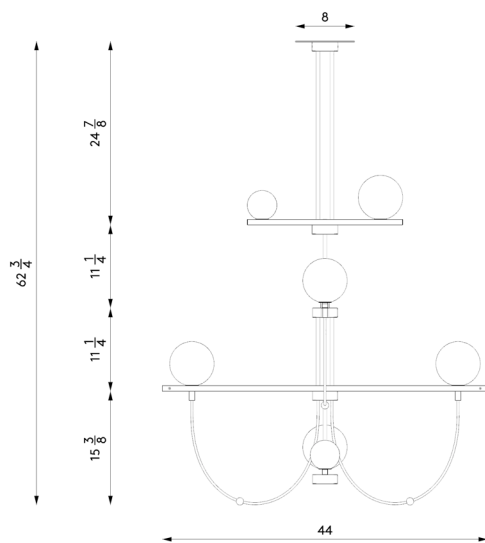

Materials	Steel frame, canopy and hardware Handblown, sandblasted glass shades
Dimensions	34 in (86.3 cm) W x 21 in (53.3 cm) D x 79 in (200.6 cm) H
Weight	15 lbs (6.8 kg)
Packing	White glove delivery available upon request
Canopy	8 in (11.5 cm) W x 8 in (11.5 cm) D x 1 3/8 in (3.4 cm) H J-box location at center
Drop height	35 in (88.9 cm) H Custom upon request, not adjustable on site
Lamping	4 x G8 socket G8 LED bulbs (provided) 2.5W 2700K 250 lm

Finishes	Frame
	Chrome
	Polished Brass
	Polished Black Nickel
	Globe (glossy or sandblasted)
	White Smoke
	Creme Brown
	Beige
	Opal White

Handmade in Los Angeles

Bulb life	25,000 hrs
Dimming	10-100%. Wattage +/- 10% Lumen Values +/- 5Lms CRI +/- 5% Fully tested with LUTRON® DVCL, DVEL
Voltage	120 V / 240
Certification	UL, CE listed Damp rated

Handmade in Los Angeles  
Hardwired  
Assembly required

Materials	Steel frame, canopy and hardware Handblown, sandblasted glass shades
Dimensions	62 in (157.4 cm) W x 44 in (111.7 cm) D x 34 in (86.3 cm) H
Weight	45 lbs (20.4 kg)
Packing	White glove delivery available upon request
Canopy	8 in (11.5 cm) W x 8 in (11.5 cm) D x 1 3/8 in (3.4 cm) H J-box location at center
Drop height	25 in (63.5 cm) H Custom upon request, not adjustable on site
Lamping	8 x G8 socket G8 LED bulbs (provided) 2.5W 2700K 250 lm

Finishes	Frame
	Chrome
	Polished Brass
	Polished Black Nickel
	Globe (glossy or sandblasted)
	White Smoke
	Creme Brown
	Beige
	Opal White

Handmade in Los Angeles

Bulb life	25,000 hrs
Dimming	10-100%. Wattage +/- 10% Lumen Values +/- 5Lms CRI +/- 5% Fully tested with LUTRON® DVCL, DVEL
Voltage	120 V / 240
Certification	UL, CE listed Damp rated
	Handmade in Los Angeles Hardwired Assembly required