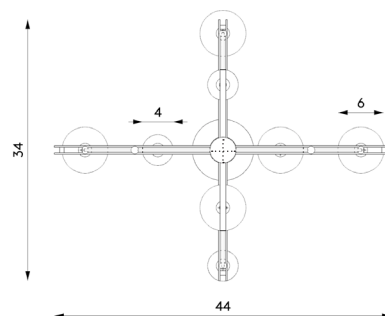

Bulb life	25,000 hrs
Dimming	10-100%. Wattage +/- 10% Lumen Values +/- 5Lms CRI +/- 5% Fully tested with LUTRON® DVCL, DVEL
Voltage	120 V / 240
Certification	UL, CE listed Damp rated
	Handmade in Los Angeles Hardwired Assembly required