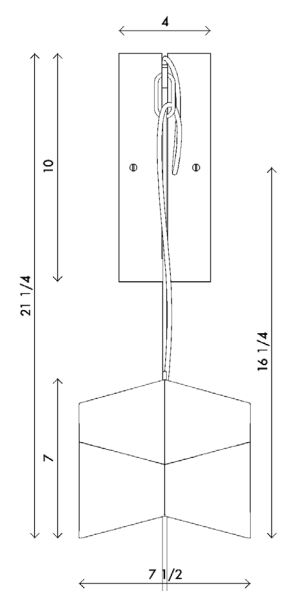

Materials	Cast brass Brass rod holders 6' twisted cloth cord
Dimensions	7½ in (19 cm) W x 7½ in (19 cm) D x 7 in (18 cm) H
Weight	15 lbs (6.8 kg)
Packing	12 in (30.5 cm) W x 12 in (30.5 cm) D x 24 in (61 cm) H 19 lbs (8.6 kg)
Canopy	4½in (11.5 cm) W x 4½in (11.5 cm) D x 1½in (4 cm) H
Drop height	40½ in (103 cm) H Custom upon request, not adjustable on site
Lamping	1 x G9 socket G9 LED bulb (provided) 2.5W 2700K 250 lm

**Materials** Cast brass  
Brass rod holders  
6' twisted cloth cord with toggle hand switch  
Blackened steel wall bracket

**Dimensions** 7½ in (19 cm) W x 11¾ in (30 cm) D x 2¼ in (54 cm) H

**Weight** 15 lbs (6.8 kg)

**Packing** 12 in (30.5 cm) W x 12 in (30.5 cm) D x 24 in (61 cm) H  
19 lbs (8.6 kg)

**Lamping** 1 x G9 socket  
G9 LED bulb (provided)  
2.5W 2700K  
250 lm

**Finishes**

- Brass
- Silver

Handmade in Los Angeles