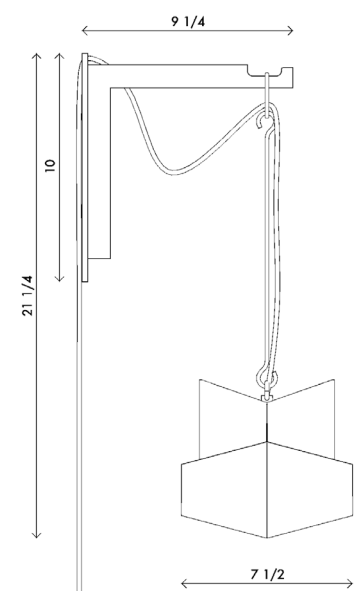

Materials	Cast brass Brass rod holders 6' twisted cloth cord
Dimensions	7½ in (19 cm) W x 7½ in (19 cm) D x 7 in (18 cm) H
Weight	15 lbs (6.8 kg)
Packing	12 in (30.5 cm) W x 12 in (30.5 cm) D x 24 in (61 cm) H 19 lbs (8.6 kg)
Canopy	4½in (11.5 cm) W x 4½in (11.5 cm) D x 1½in (4 cm) H
Drop height	40½ in (103 cm) H Custom upon request, not adjustable on site
Lamping	1 x G9 socket G9 LED bulb (provided) 2.5W 2700K 250 lm

**Materials** Cast brass  
Brass rod holders  
6' twisted cloth cord with toggle hand switch  
Blackened steel wall bracket

**Dimensions** 7½ in (19 cm) W x 11¾ in (30 cm) D x 2¼ in (54 cm) H

**Weight** 15 lbs (6.8 kg)

**Packing** 12 in (30.5 cm) W x 12 in (30.5 cm) D x 24 in (61 cm) H  
19 lbs (8.6 kg)

**Lamping** 1 x G9 socket  
G9 LED bulb (provided)  
2.5W 2700K  
250 lm

**Finishes**

- Brass
- Silver

Handmade in Los Angeles