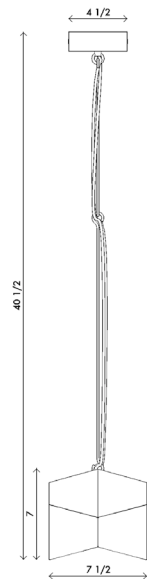

Bulb life	15,000 hrs
Dimming	10-100%. Wattage +/- 10% Lumen Values +/- 5Lms CRI +/- 5% Fully tested with LUTRON® DVCL, DVEL
Voltage	120 V / 240
Certification	UL, CE listed Handmade in Los Angeles Plug-in or hardwired Assembly required