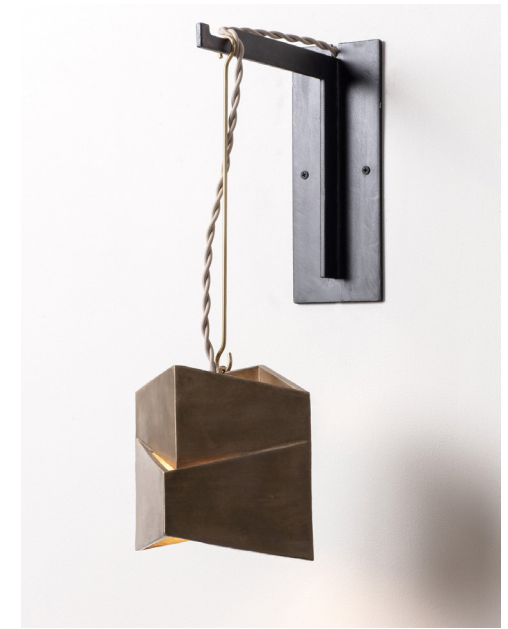

Materials	Cast brass Brass rod holders 6' twisted cloth cord
Dimensions	7½ in (19 cm) W x 7½ in (19 cm) D x 7 in (18 cm) H
Weight	15 lbs (6.8 kg)
Packing	12 in (30.5 cm) W x 12 in (30.5 cm) D x 24 in (61 cm) H 19 lbs (8.6 kg)
Canopy	4½in (11.5 cm) W x 4½in (11.5 cm) D x 1½in (4 cm) H
Drop height	40½ in (103 cm) H Custom upon request, not adjustable on site
Lamping	1 x G9 socket G9 LED bulb (provided) 2.5W 2700K 250 lm

Finishes	 Brass
	 Silver

Handmade in Los Angeles

Bulb life	15,000 hrs
Dimming	10-100%. Wattage +/- 10% Lumen Values +/- 5Lms CRI +/- 5% Fully tested with LUTRON® DVCL, DVEL
Voltage	120 V / 240
Certification	UL, CE listed  Handmade in Los Angeles Plug-in or hardwired Assembly required

**Materials** Cast brass  
Brass rod holders  
6' twisted cloth cord with toggle hand switch  
Blackened steel wall bracket

**Dimensions** 7½ in (19 cm) W x 11¾ in (30 cm) D x 2¼ in (54 cm) H

**Weight** 15 lbs (6.8 kg)

**Packing** 12 in (30.5 cm) W x 12 in (30.5 cm) D x 24 in (61 cm) H  
19 lbs (8.6 kg)

**Lamping** 1 x G9 socket  
G9 LED bulb (provided)  
2.5W 2700K  
250 lm

**Finishes**

- Brass
- Silver

Handmade in Los Angeles