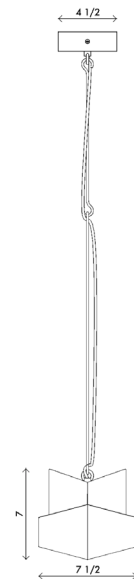

Bulb life	15,000 hrs
Dimming	10-100%. Wattage +/- 10% Lumen Values +/- 5Lms CRI +/- 5% Fully tested with LUTRON® DVCL, DVEL
Voltage	120 V / 240
Certification	UL, CE listed Handmade in Los Angeles Plug-in or hardwired Assembly required