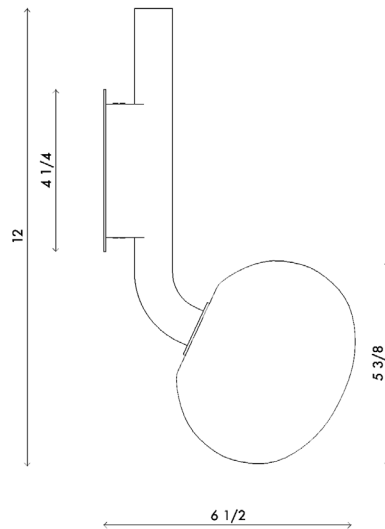

Materials	Brass frame Handblown, sandblasted opal glass shades
Dimensions	5½ in (14 cm) W x 6½ in (16.5 cm) D x 12 in (30.5 cm) H
Weight	5 lbs (2.3 kg)
Packing	12 in (30.5 cm) W x 12 in (30.5 cm) D x 24 in (61 cm) H 9 lbs (4 kg)
Backplate	4¼ in (11 cm) W x 1/8 in (0.5 cm) D x 4¼ in (1 cm) H J-box location indicated at center
Lamping	1 x G8 socket G8 LED bulb (provided) 2.5W 2700K 250 lm

Finishes	● Polished Brass
	● Satin Brass
	● Chrome
	● Matte Black

Handmade in Los Angeles

Bulb life	25,000 hrs
Dimming	10-100%. Wattage +/- 10% Lumen Values +/- 5Lms CRI +/- 5% Fully tested with LUTRON® DVCL, DVEL
Voltage	120 V / 240
Certification	UL, CE listed Damp rated