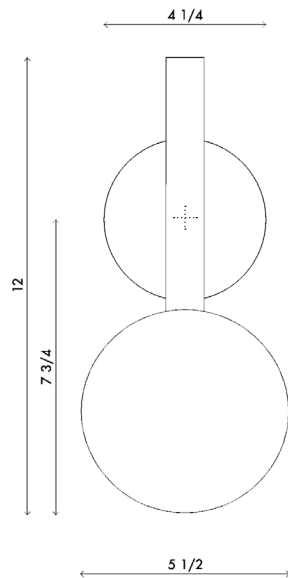

Bulb life	25,000 hrs
Dimming	10-100%. Wattage +/- 10% Lumen Values +/- 5Lms CRI +/- 5% Fully tested with LUTRON® DVCL, DVEL
Voltage	120 V / 240
Certification	UL, CE listed Damp rated

Handmade in Los Angeles
Hardwired