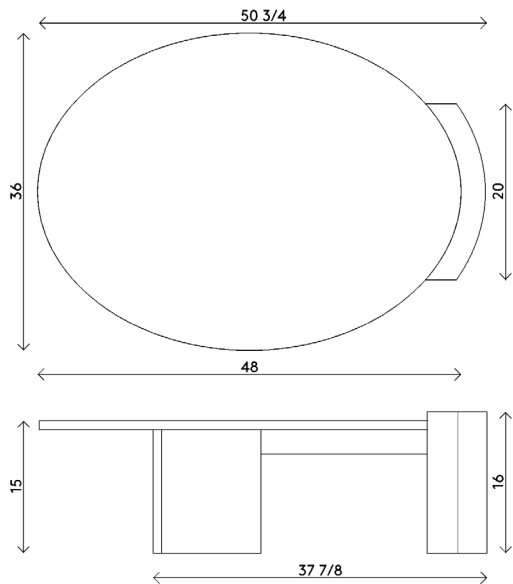

Materials Solid wood
Table top options are carrara marble, limestone, travertine, or tempered bronze glass

Dimensions 36 in (91.5 cm) W x 50¾ in (129 cm) D x 16 in (41 cm) H

Weight 150 lbs (68 kg)

Packing White glove delivery
154 lbs (69.8 kg)

Finishes

- Natural Oak
- Fumed Oak
- Oxidized Oak
- Walnut

Handmade in Los Angeles

Materials Solid wood
Table top options are carrara marble, limestone, travertine, or tempered bronze glass

Dimensions 36 in (91.5 cm) W x 38 3/4 in (98.5 cm) D x 16 in (41 cm) H

Weight 120 lbs (54.4 kg)

Packing White glove delivery
124 lbs (56.2 kg)

Finishes

- Natural Oak
- Fumed Oak
- Oxidized Oak
- Walnut

Handmade in Los Angeles