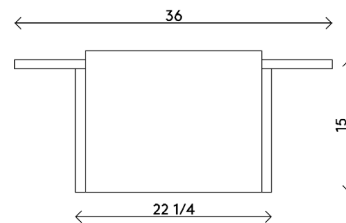

Materials Solid wood
Table top options are carrara marble, limestone, travertine, or tempered bronze glass

Dimensions 36 in (91.5 cm) W x 50¾ in (129 cm) D x 16 in (41 cm) H

Weight 150 lbs (68 kg)

Packing White glove delivery
154 lbs (69.8 kg)

Finishes

- Natural Oak
- Fumed Oak
- Oxidized Oak
- Walnut

Handmade in Los Angeles

Materials Solid wood
Table top options are carrara marble, limestone, travertine, or tempered bronze glass

Dimensions 36 in (91.5 cm) W x 38 3/4 in (98.5 cm) D x 16 in (41 cm) H