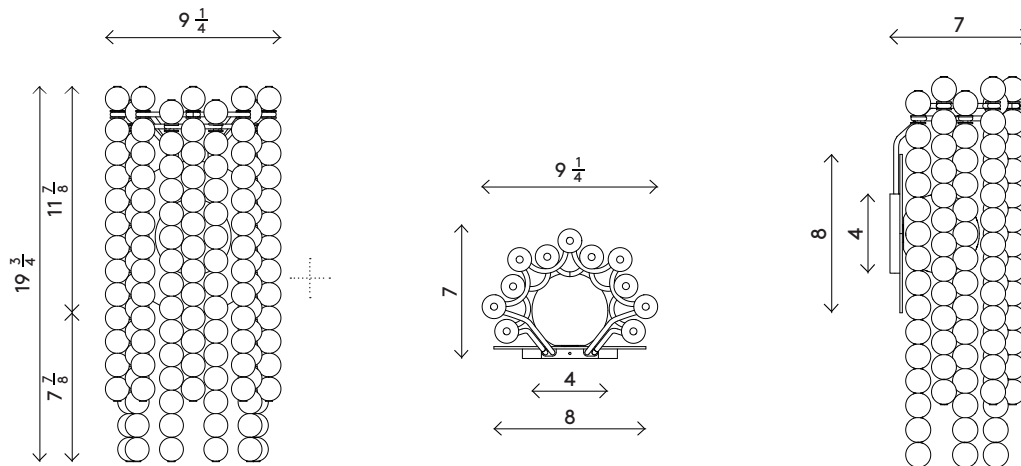

Materials	Steel frame and hardware Handblown, sandblasted glass shades and borosilicate beads
Dimensions	9¼ in (23.4 cm) W x 7 in (17.7 cm) D x 19¾ in (50.1 cm) H
Weight	30 lbs (13.6 kg)
Packing	24 in (60.9 cm) W x 12 in (30.4 cm) D x 12 in (30.4 cm) H 15 lbs (6.8 kg)
Backplate	8 in (13 cm) W x 1 in (2.5 cm) D x 8 in (13 cm) H J-box indicated off center
Lamping	1 x G8 socket G8 LED bulbs (provided) 2.5W 2700K 250 lm

Finishes	Frame
●	Chrome
●	Polished Brass
●	Polished Black Nickel
	Globe (glossy or sandblasted)
●	Smoke
○	Clear
●	Frosted

Handmade in Los Angeles

Bulb life	25,000 hrs
Dimming	10-100%. Wattage +/- 10% Lumen Values +/- 5Lms CRI +/- 5% Fully tested with LUTRON® DVCL, DVCL
Voltage	120 V / 240
Certification	UL, CE listed Damp rated