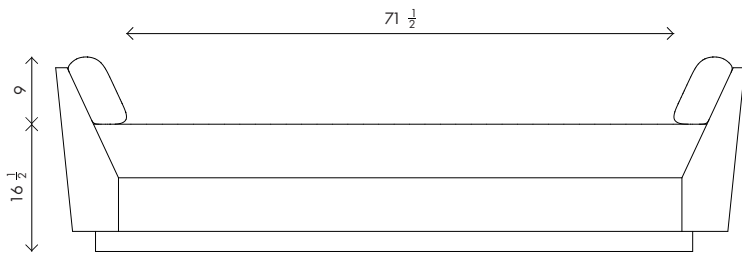

Materials Frame in solid wood with oil finish.
Upholstery available in linen, mohair, or COM

Dimensions 90 (228.6cm) W x 36 in (91.4cm) D x 25 1/2 in (64.7cm) H

Weight 200lbs (31.7 kg)

Packing White Glove for Domestic Only
(North America, excluding Hawaii and Alaska)

Finishes Oiled or Lacquered Natural Oak

Oxidized Oak

Oiled or Lacquered Walnut

Teak (outdoor use)

Upholstery ☐ COM

Handmade in Los Angeles