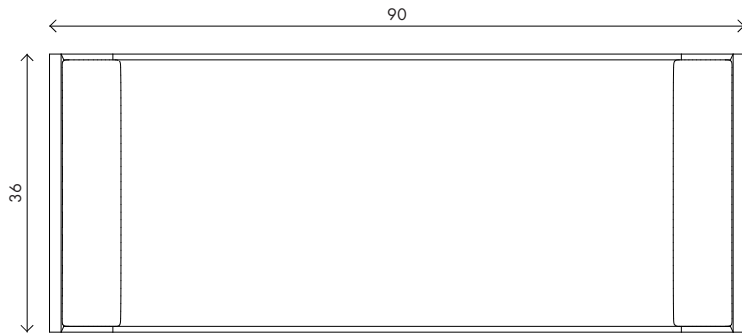

Materials Frame in solid wood with oil finish.
Upholstery available in linen, mohair, or COM

Dimensions 90 (228.6cm) W x 36 in (91.4cm) D x 25 1/2 in (64.7cm) H

Weight 200lbs (31.7 kg)

Packing White Glove for Domestic Only
(North America, excluding Hawaii and Alaska)

Finishes Oiled or Lacquered Natural Oak

Oxidized Oak

Oiled or Lacquered Walnut

Teak (outdoor use)

Upholstery ☐ COM

Handmade in Los Angeles