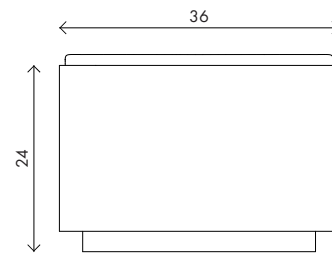

Materials Frame in solid wood with oil finish.
Upholstery available in linen, mohair, or COM

Dimensions 90 (228.6cm) W x 36 in (91.4cm) D x 25 1/2 in (64.7cm) H

Weight 200lbs (31.7 kg)

Packing White Glove for Domestic Only
(North America, excluding Hawaii and Alaska)

Finishes Oiled or Lacquered Natural Oak

Oxidized Oak

Oiled or Lacquered Walnut

Teak (outdoor use)

Upholstery ☐ COM

Handmade in Los Angeles