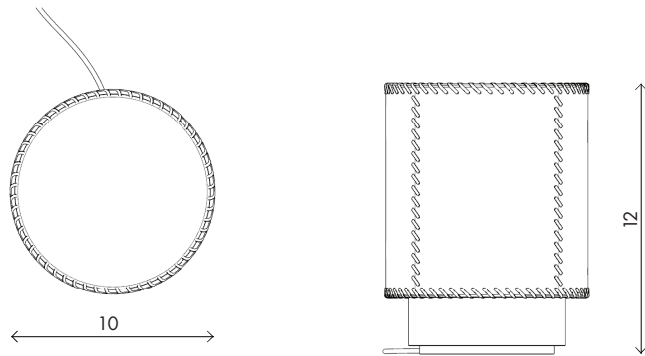

Bulb life   15,000 hrs

Dimming   10-100%. Wattage +/- 10%
Lumen Values +/- 5Lms
CRI +/- 5%
Fully tested with LUTRON® DVCL, DVEL

Voltage   120 V / 240

Certification   UL, CE listed

Type   Plug In