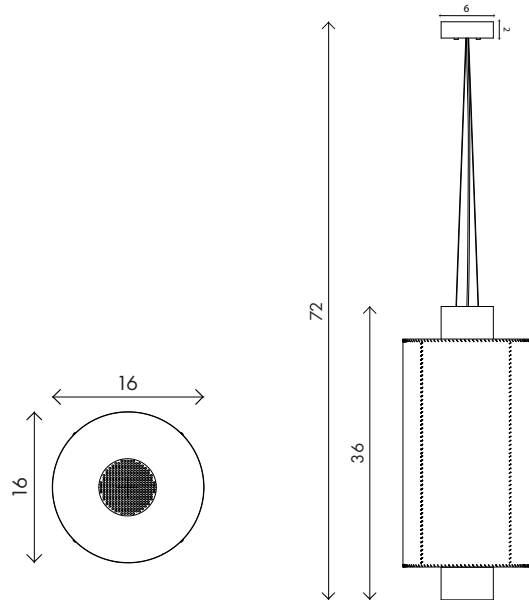

Materials Parchment lampshade with hand-stitched leather lace and hand-finished brass hardware

Flat glass with perforated leather diffuser

Dimensions 16 in (40.6cm) W x 16 in (40.6cm) D x 36 in (71.1 cm) H

Canopy 6" D x 2" H
j-box location on center

Drop Height 72" H
Adjustable on-site

Lamping 8 x E26 sockets
G16.5 LED bulbs (not provided)
3.8W 2700K
350 lm

Finishes  Satin Brass

 Polished Brass

 Silver

Shade  Parchment with Leather Lace

Handmade in Los Angeles

Materials	Parchment lampshades with hand-stitched leather lace and hand finished brass hardware
Dimensions	16 in (40.6cm) W x 16 in (40.6cm) D x 28 in (71.1 cm) H
Canopy	6" D x 2" H j-box location on center
Drop Height	62" H adjustable on site
Lamping	4 x E26 sockets G16.5 LED bulbs (not provided) 3.8W 2700K 350 lm