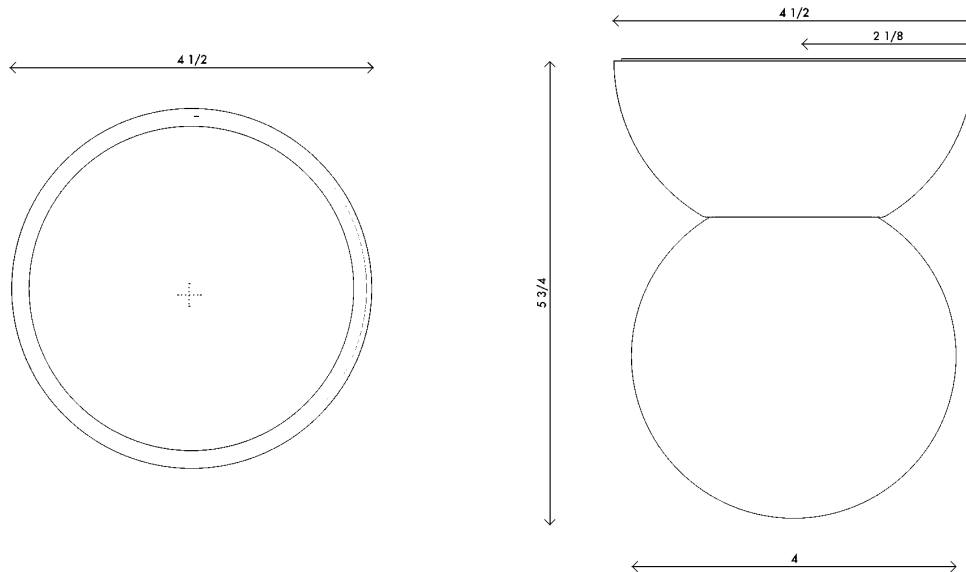

Bulb life	25,000 hrs
Dimming	0-100%. Wattage +/- 10% Lumen Values +/- 5Lms CRI +/- 5% Fully tested with LUTRON® DVCL, DVCL
Voltage	120 V / 240
Certification	UL, CE listed Wet rated

Handmade in Los Angeles
Hardwired
Assembly required