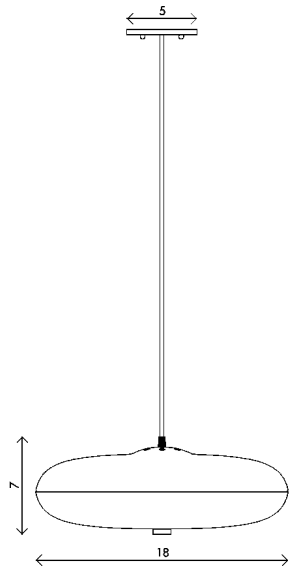

Bulb life	15,000 hrs
Dimming	0-100%. Wattage +/- 10% Lumen Values +/- 5Lms CRI +/- 5% Fully tested with LUTRON® DVCL, DVCL

Voltage 120 V / 240

Certification UL, CE listed

Handmade in Los Angeles
Hardwired
Assembly required