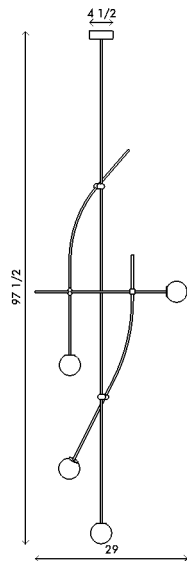

Bulb life	25,000 hrs
Dimming	0-100%. Wattage +/- 10% Lumen Values +/- 5Lms CRI +/- 5% Fully tested with LUTRON® DVCL, DVEL
Voltage	120 V / 240
Certification	UL, CE listed Damp rated

Handmade in Los Angeles
Hardwired