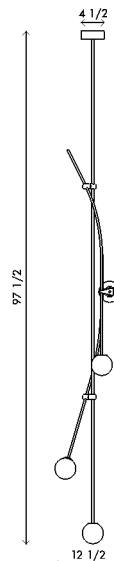

Materials	Brass with handblown opal sandblasted glass
Dimensions	29 in (74 cm) W x 13 in (33 cm) D x 96 in (244 cm) H
Weight	32 lbs (14.5 kg)
Packing	33 in (83.8 cm) W x 18 in (45.7 cm) D x 100 in (254 cm) H 36 lbs (16.3 kg)
Canopy	4½ in (11.4 cm) W x 1½ in (3.8 cm) D x 4½ in (11.4 cm) L
Drop height	97 1/2 (247.7 cm) H Customizable upon request, not adjustable on site
Lamping	4 x G8 socket G8 LED bulb (provided) 2.5W 2700K 250 lm

Finishes	● Matte Black
	● Satin Brass

Handmade in Los Angeles

Bulb life	25,000 hrs
Dimming	0-100%. Wattage +/- 10% Lumen Values +/- 5Lms CRI +/- 5% Fully tested with LUTRON® DVCL, DVEL
Voltage	120 V / 240
Certification	UL, CE listed Damp rated