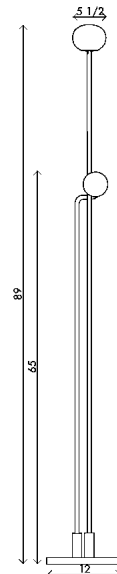

Materials	Brass with handblown opal sandblasted glass 6' black cloth cord with dimmer foot switch
Dimensions	12 in (30.5 cm) W x 15 in (38 cm) D x 83 in (211 cm) H
Weight	26 lbs (11.8 kg)
Packing	White glove delivery 30 lbs (13.6 kg)
Lamping	2 x G8 socket G8 LED bulb (provided) 2.5W 2700K 250 lm

Finishes	● Matte Black
	● Satin Brass

Handmade in Los Angeles

Bulb life	25,000 hrs
Dimming	0-100%. Wattage +/- 10% Lumen Values +/- 5Lms CRI +/- 5% Fully tested with LUTRON® DVCL, DVCL
Voltage	120 V / 240
Certification	UL, CE listed
	Handmade in Los Angeles Plug in