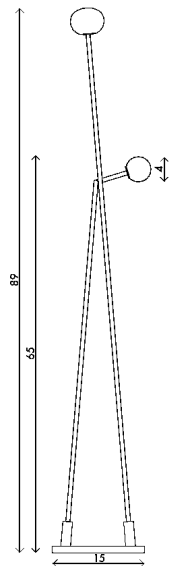

Materials	Brass with handblown opal sandblasted glass 6' black cloth cord with dimmer foot switch
Dimensions	12 in (30.5 cm) W x 15 in (38 cm) D x 83 in (211 cm) H
Weight	26 lbs (11.8 kg)
Packing	White glove delivery 30 lbs (13.6 kg)
Lamping	2 x G8 socket G8 LED bulb (provided) 2.5W 2700K 250 lm

Finishes	● Matte Black
	● Satin Brass

Handmade in Los Angeles

Bulb life	25,000 hrs
Dimming	0-100%. Wattage +/- 10% Lumen Values +/- 5Lms CRI +/- 5% Fully tested with LUTRON® DVCL, DVCL
Voltage	120 V / 240
Certification	UL, CE listed
	Handmade in Los Angeles Plug in