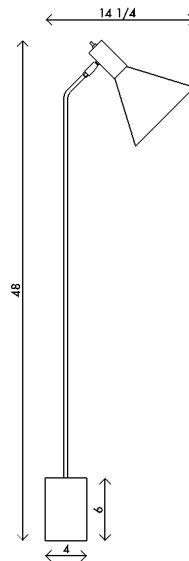

Materials	Steel and brass 6' black cloth cord with brass button switch
Dimensions	8 in (20.3 cm) W x 14 in (35 cm) D x 52 in (132 cm) H
Weight	26 lbs (11.8 kg)
Packing	White glove delivery 30 lbs (13.6 kg)
Lamping	1 x E26 socket A19 LED bulb (not provided) 3.8W 2700K 350 lm

Finishes	Base and Shade
●	Matte Black
	Accents
●	Satin Brass
●	Burnished Copper

Handmade in Los Angeles

Bulb life	15,000 hrs
Dimming	0-100%. Wattage +/- 10% Lumen Values +/- 5Lms CRI +/- 5% Fully tested with LUTRON® DVCL, DVEL
Voltage	120 V / 240
Certification	UL, CE listed
	Handmade in Los Angeles Plug in