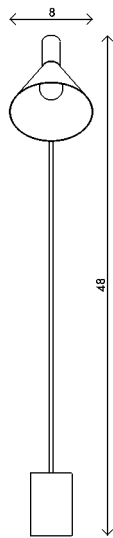

Materials	Steel and brass 6' black cloth cord with brass button switch
Dimensions	8 in (20.3 cm) W x 14 in (35 cm) D x 52 in (132 cm) H
Weight	26 lbs (11.8 kg)
Packing	White glove delivery 30 lbs (13.6 kg)
Lamping	1 x E26 socket A19 LED bulb (not provided) 3.8W 2700K 350 lm

Finishes	Base and Shade
●	Matte Black
	Accents
●	Satin Brass
●	Burnished Copper

Handmade in Los Angeles

Bulb life	15,000 hrs
Dimming	0-100%. Wattage +/- 10% Lumen Values +/- 5Lms CRI +/- 5% Fully tested with LUTRON® DVCL, DVEL
Voltage	120 V / 240
Certification	UL, CE listed
	Handmade in Los Angeles Plug in