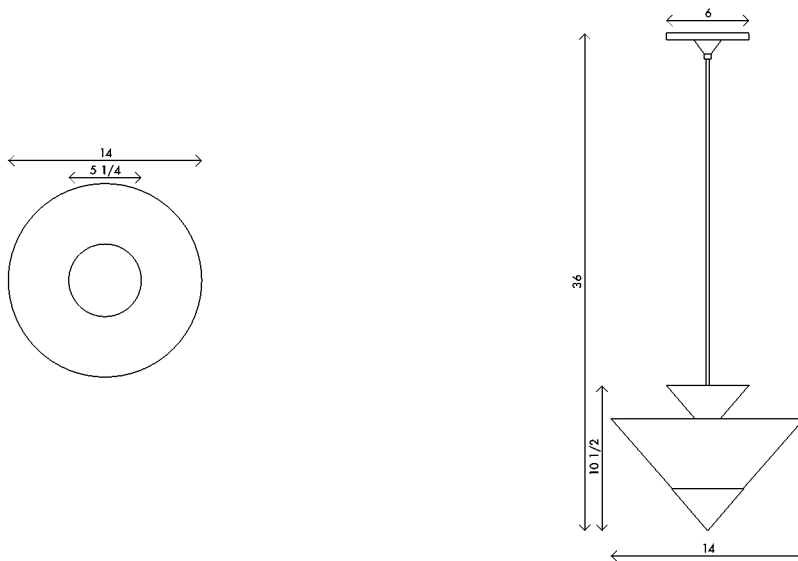

Materials	Brass with handblown sandblasted glass
Dimensions	14 in (35.5 cm) W x 14 in (35.5 cm) D x 36 in (91.5 cm) H
Weight	14 lbs (6.4 kg)
Packing	48 in (122 cm) W x 20 in (50.8 cm) D x 20 in (50.8 cm) H 18 lbs (8.1 kg)
Canopy	6 in (15.2 cm) DIA x 1/2 in (1.3 cm) D
Drop height	36 in (91.4 cm) H Custom upon request, not adjustable on site
Lamping	2 x E12 socket G16.5 LED bulb (not provided) 3.8W 2700K 350 lm

Finishes	Canopy and Frame
	Satin Brass
	Matte Black
	Glass
	Opal
	Eel Green

Handmade in Los Angeles

Bulb life	15,000 hrs
Dimming	0-100%. Wattage +/- 10% Lumen Values +/- 5Lms CRI +/- 5% Fully tested with LUTRON® DVCL, DVEL
Voltage	120 V / 240
Certification	UL, CE listed
	Handmade in Los Angeles Hardwired Assembly required