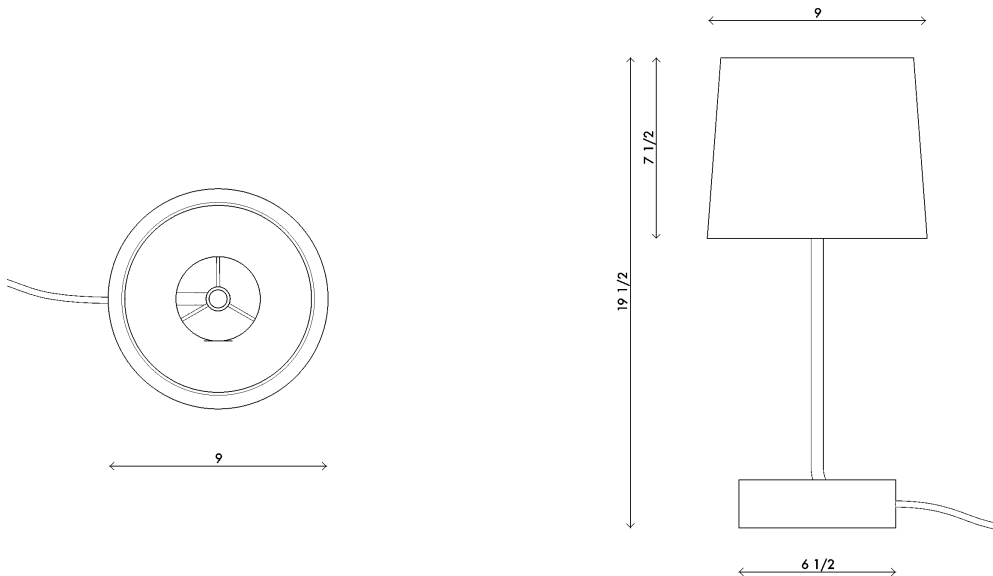

Materials	Base in brass Off white silk/linen shade 6' bronze cloth cord
Dimensions	9 in (23 cm) W x 9 in (23 cm) D x 19 1/2 in (49.5 cm) H
Weight	5 lbs (2.3 kg)
Packing	12 in (30.4 cm) W x 12 in (30.4 cm) D x 30 in (76.2 cm) H 9 lbs (4 kg)
Lamping	2 x E26 socket with chain pull A19 LED bulbs (not provided) 4W 2700K 350 lm

Finishes Satin brass

Bulb life	15,000 hrs
Dimming	10-100%. Wattage +/- 10% Lumen Values +/- 5Lms CRI +/- 5% Fully tested with LUTRON® DVCL, DVEL
Voltage	120 V / 240
Certification	UL, CE listed
	Handmade in Los Angeles Plug-in