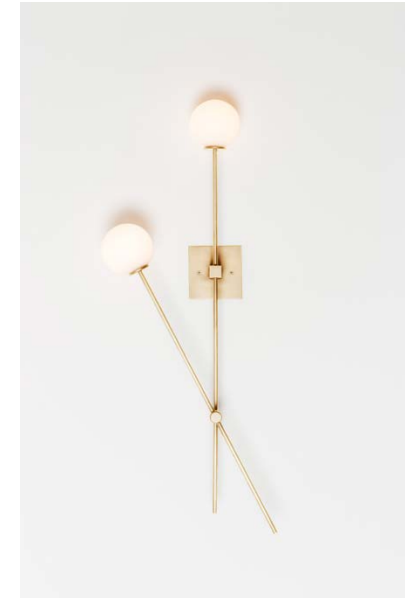

MEDUSA

MEDUSA PENDANT
113/4 in (29.8 cm) W x 113/4 in (29.8 cm) D x 42 in (106.6 cm) H

A hand blown glass globe (available in two sizes, sandblasted or natural, and in three different color hues) is at the center of a chrome skeleton frame that holds strings of hand blown sandblasted glass balls that reflect its light. Available as a pendant or a sconce.

ALICE

ALICE FLUSH MOUNT
5 in (12.7 cm) W x 5 1/8 in (13.5 cm) D x 5 in (12.7 cm) H

The Alice collection is inspired by brutalist modular architecture. The textured hand blown glass cubes are sandblasted to create a soft glow. The frame is made of solid brass.

PERLE FLUSHMOUNT/SCONCE
4 1/2 in (11.5 cm) W x 4 1/2 in (11.5 cm) D x 5 3/4 in (14.5 cm) H

TEMPO

The Tempo series is composed of curves and lines joined by shaped connectors, creating rhythm and repetition. All pieces are individually tailored to a perfect equilibrium.

TEMPO FLUSH MOUNT
5 1/4 in (13 cm) W x 4 in (10 cm) D x 5 1/4 in (13 cm) H

TEMPO SCONCE
11 in (28 cm) W x 8 in (20.3 cm) D x 36 in (91.4 cm) H

TEMPO FLOOR LAMP
12 in (30.5 cm) W x 15 in (38 cm) D x 83 in (211 cm) H