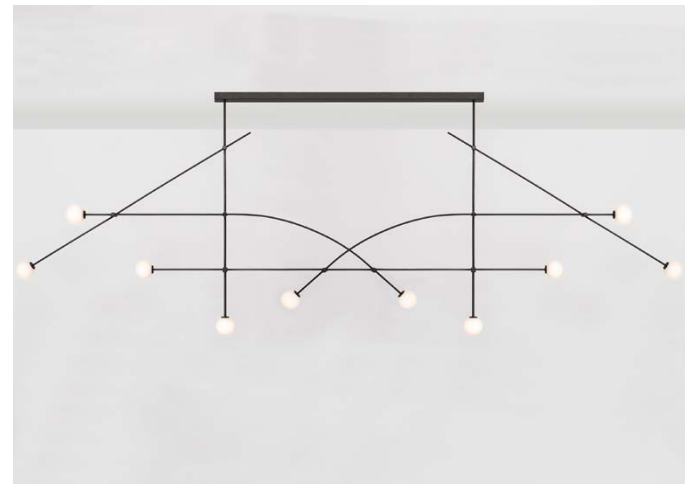

TEMPO 12' WIDE CHANDELIER
148 in (376 cm) W x 10 in (25.5 cm) D x 60 in (152.5 cm) H