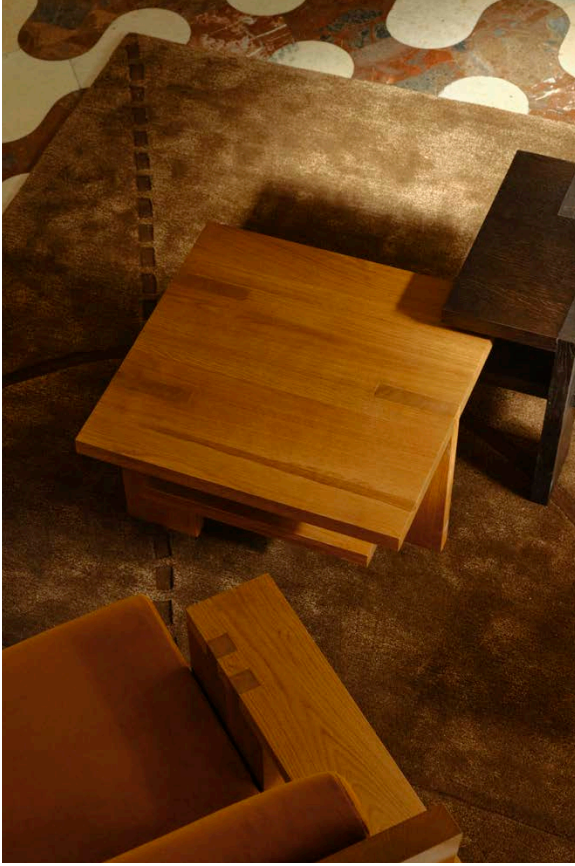

Following the success of the NOMADE rug, the AMERIQUE and EUGENIE rugs produced by cc-tapis in Milan and designed by Anthony Guerrée pay homage to shipbuilding and the important role of geometry and the golden ratio in their patterns as in all creation in general. An ode to movement and ocean travel.