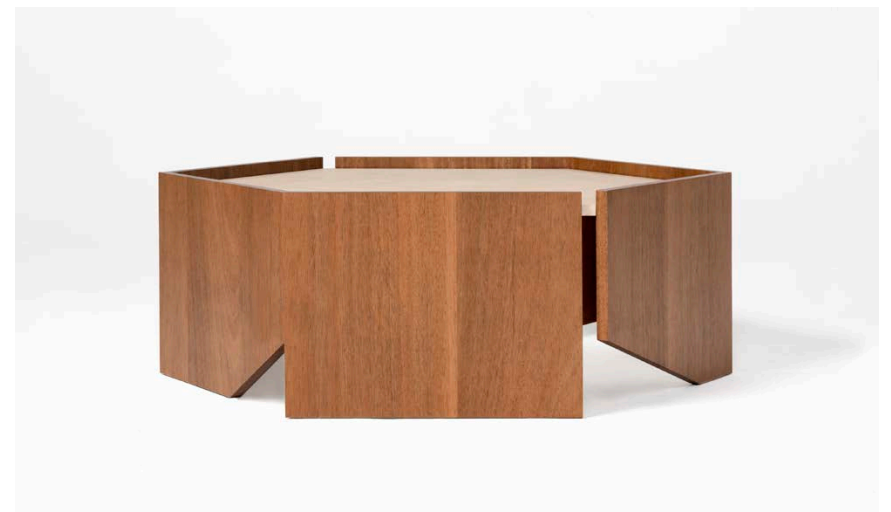

BERGÈRE
32 1/2 in (82.55 cm) W x 34 in (86.36 cm) D x 29 3/4 in (75.6 cm) H

DADA

An interplay of Modernism and Art Deco influences, the DADA armchair is made of a polished stainless steel frame, with polished brass accent hardware that holds a round bolster as the back support and gives the chair its playfulness and comfort.

DADA ARM CHAIR
28½ in (72.3 cm) W x 27½ in (69.8 cm) D x 35 in (88.9 cm) H

DADA OCCASIONAL TABLE
19 in (48.2 cm) W x 19 in (48.2 cm) D x 20 in (50.8 cm) H

CHÂTEAU

CHÂTEAU CHAIR
35½ in (90.2 cm) W x 33½ in (85 cm) D x 29½ in (74.9 cm) H

The Château chair is a study of the modular quality of hexagonal shapes found in nature. The faceted design creates a striking profile that reveals two plush cushions on approach. The geometric handcrafted wood base is built of light mahogany or dark walnut.

CHÂTEAU SIDE TABLE
16 in (40.6 cm) W x 14 in (35.6 cm) D x 20 in (50.8 cm) H

CHÂTEAU COFFEE TABLE
34 in (86.4 cm) W x 29½ in (74.9 cm) D x 12 in (30.5 cm) H

CHÂTEAU STOOL

16 in (40.6 cm) W x 14 in (35.6 cm) D x 19 in (48.3 cm) H