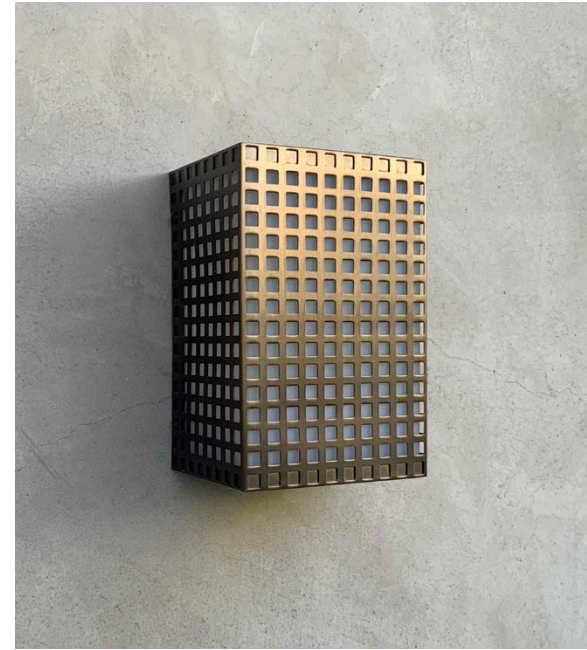

TORCHE READING LIGHT

8 in (20.5 cm) W x 14 in (35 cm) D x 52 in (132 cm) H