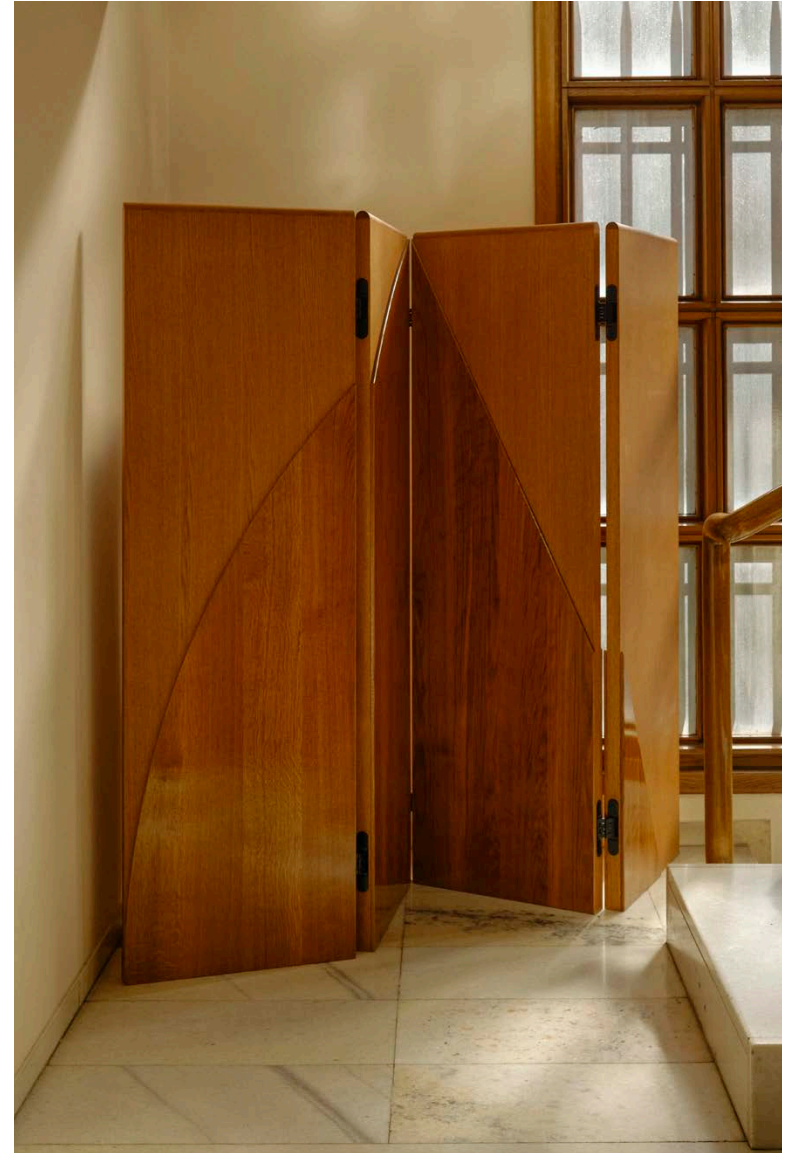

FURNITURE

TRANSATLANTIQUE &
Permanent Collection