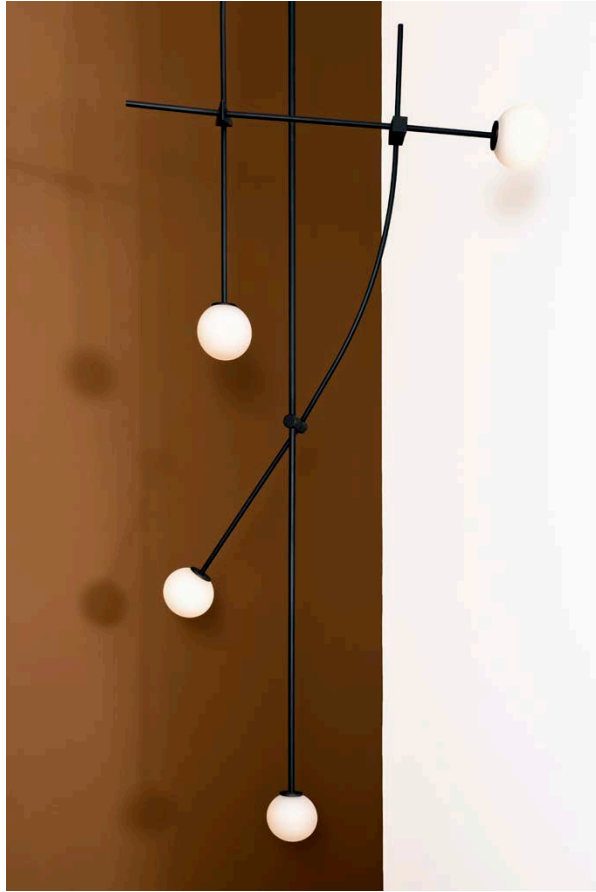

TEMPO

The Tempo series is composed of curves and lines joined by shaped connectors, creating rhythm and repetition. All pieces are individually tailored to a perfect equilibrium.