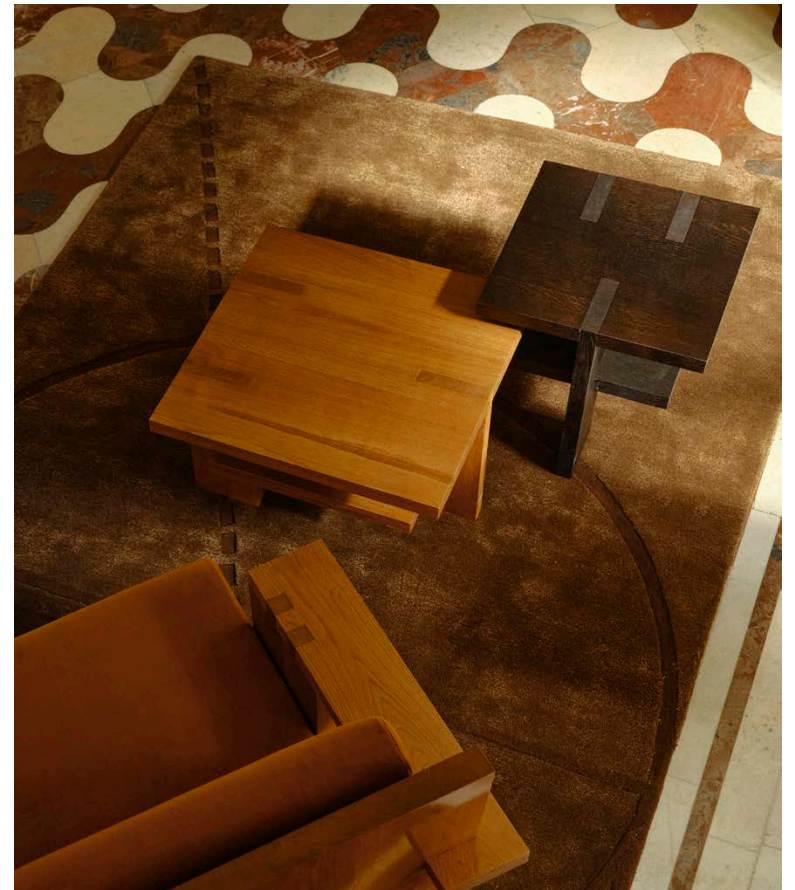

Anthony Guerrée's Transatlantique collection for Atelier de Troupe refers to the French ocean liners of the early 20th century and the golden age of the transatlantic company that linked France to New York, with each ship's interior intended to showcase French decorative arts of the time.