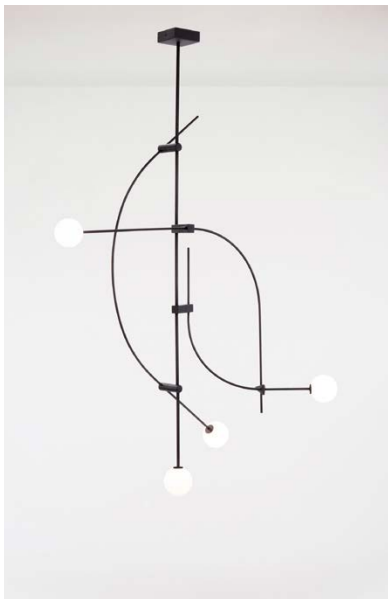

ALICE VERTICAL PENDANT
5 3/4 in (14.5 cm) W x 5 3/4 in (14.5 cm) D x 28 1/2 in (72.5 cm) H

ALICE DOUBLE PENDANT
28 1/2 in (72.5 cm) W x 11 1/2 in (29.5 cm) D x 28 1/2 in (72.5 cm) H

ALICE CHANDELIER
281/2 in (72.5 cm) W x 281/2 in (72.5 cm) D x 281/2 in (72.5 cm) H

PERLE FLUSHMOUNT/SCONCE
4 1/2 in (11.5 cm) W x 4 1/2 in (11.5 cm) D x 5 3/4 in (14.5 cm) H

TEMPO

The Tempo series is composed of curves and lines joined by shaped connectors, creating rhythm and repetition. All pieces are individually tailored to a perfect equilibrium.

TEMPO FLUSH MOUNT
5 1/4 in (13 cm) W x 4 in (10 cm) D x 5 1/4 in (13 cm) H

TEMPO SCONCE
11 in (28 cm) W x 8 in (20.3 cm) D x 36 in (91.4 cm) H

TEMPO FLOOR LAMP
12 in (30.5 cm) W x 15 in (38 cm) D x 83 in (211 cm) H

BALISE 5 PENDANT
60 in (152.4 cm) W x 6 in (15 cm) D x 60 in (152.4 cm) H

BALISE 4 PENDANT
40 in (102 cm) W x 6 in (15 cm) D x 40 in (102 cm) H

ANGLE

The angle is a sculptural wall light in cast aluminum. A sweeping arc of light is carved into the face of the fixture bringing balance to its brutalist form. The casting is finished to a smooth texture in black, gold, and silver and is available wet rated for the outdoors.