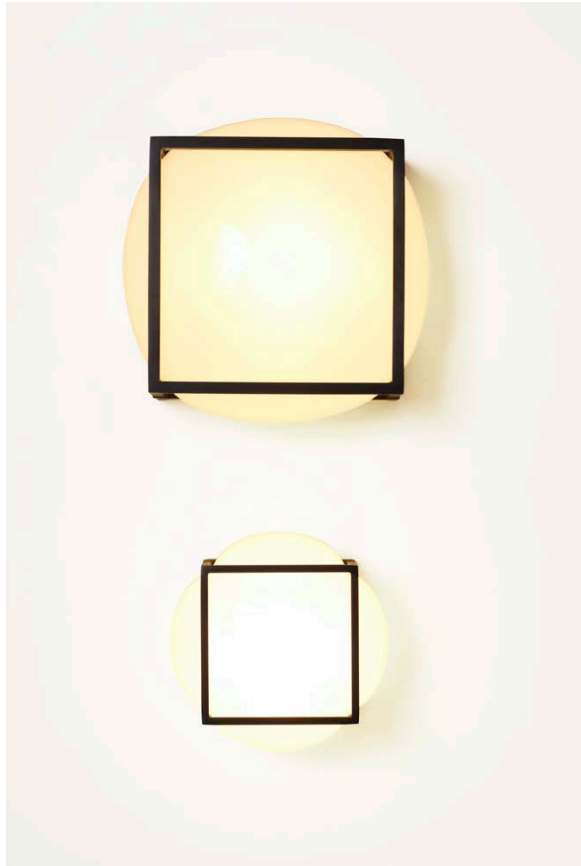

BALISE 5 PENDANT
60 in (152.4 cm) W x 6 in (15 cm) D x 60 in (152.4 cm) H

BALISE 4 PENDANT
40 in (102 cm) W x 6 in (15 cm) D x 40 in (102 cm) H

ANGLE

The angle is a sculptural wall light in cast aluminum. A sweeping arc of light is carved into the face of the fixture bringing balance to its brutalist form. The casting is finished to a smooth texture in black, gold, and silver and is available wet rated for the outdoors.

ETOILE SCONCE
6 1/2 in (16 cm) W x 51/2 in (14 cm) L x 12 in (30 cm) H

ETOILE PENDANT
14 in (36 cm) W x 13 in (33 cm) D x 36 in (91 cm) H

ETOILE CHANDELIER
22 in (56 cm) W x 22 in (56 cm) D x 36 in (91 cm) H

NUAGE Z4
62 in (157.5 cm) W x 28 in (71 cm) D x 2 in (5 cm) H

NUAGE Y6
77 in (195.5 cm) W x 23 in (58.5 cm) D x 2 in (5 cm) H

BULLE SCONCE/FLUSHMOUNT

SMALL | 7 3/4 in (20 cm) W x 5 1/2 in (14 cm) D x 7 3/4 in (20 cm) H

LARGE | 10 1/4 in (26 cm) W x 6 1/2 in (17 cm) D x 10 1/4 in (26 cm) H

EXTRA LARGE | 18 in (46 cm) W x 10 1/4 in (26 cm) D x 18 in (46 cm) H

DOME PENDANT

26 in (66 cm) W x 26 in (66 cm) D x 14 in (35 cm) H