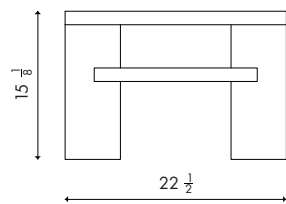

Materials Solid wood frame

Dimensions 22½ in (57.2cm) W x 22½ in (57.2cm) D x 15¼ in (38.4cm) H

Weight 35lbs

Packing White Golve for Domestic Only  
(North America, excluding Hawaii and Alaska)

Finishes ● Mahogany  
● Oxidized Oak