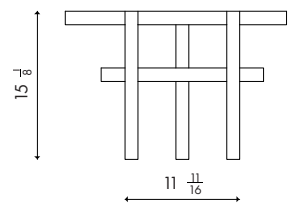

Materials Solid wood frame

Dimensions 22½ in (57.2cm) W x 22½ in (57.2cm) D x 15¼ in (38.4cm) H

Weight 35lbs

Packing White Golve for Domestic Only  
(North America, excluding Hawaii and Alaska)

Finishes ● Mahogany  
● Oxidized Oak