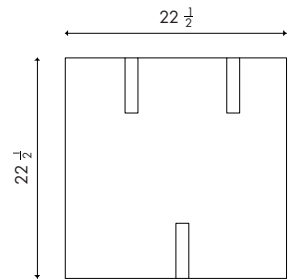

Materials Solid wood frame

Dimensions 22½ in (57.2cm) W x 22½ in (57.2cm) D x 15¼ in (38.4cm) H

Weight 35lbs

Packing White Golve for Domestic Only  
(North America, excluding Hawaii and Alaska)

Finishes ● Mahogany  
● Oxidized Oak