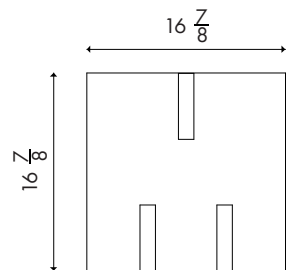

Materials	Solid wood frame
Dimensions	16 $\frac{7}{8}$ in (42.9cm) W x 16 $\frac{7}{8}$ in (42.9cm) D x 17 $\frac{3}{4}$ in (45.1cm) H
Weight	25lbs
Packing	White Golve for Domestic Only (North America, excluding Hawaii and Alaska)

Finishes	 Mahogany
	 Oxidized Oak

Handmade in Los Angeles