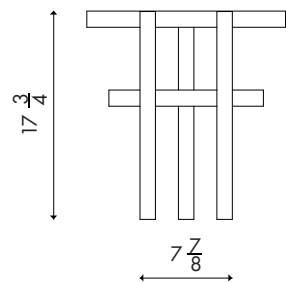

Materials	Solid wood frame
Dimensions	16 $\frac{7}{8}$ in (42.9cm) W x 16 $\frac{7}{8}$ in (42.9cm) D x 17 $\frac{3}{4}$ in (45.1cm) H
Weight	25lbs
Packing	White Golve for Domestic Only (North America, excluding Hawaii and Alaska)

Finishes	 Mahogany
	 Oxidized Oak

Handmade in Los Angeles