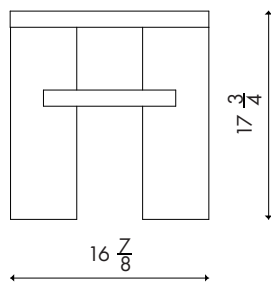

Materials	Solid wood frame
Dimensions	16 $\frac{7}{8}$ in (42.9cm) W x 16 $\frac{7}{8}$ in (42.9cm) D x 17 $\frac{3}{4}$ in (45.1cm) H
Weight	25lbs
Packing	White Golve for Domestic Only (North America, excluding Hawaii and Alaska)

Finishes	 Mahogany
	 Oxidized Oak

Handmade in Los Angeles