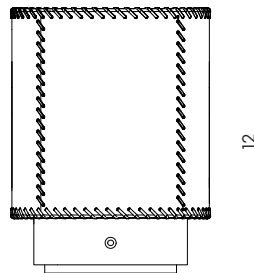

Bulb life 15,000 hrs

Dimming 10-100%. Wattage +/- 10%
Lumen Values +/- 5Lms
CRI +/- 5%
Fully tested with LUTRON® DVCL, DVEL

Voltage 120 V / 240

Certification UL, CE listed

Type Plug In