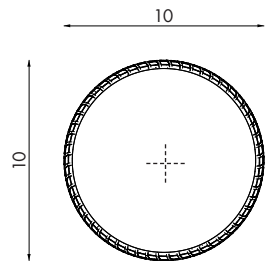

Bulb life 15,000 hrs

Dimming 10-100%. Wattage +/- 10%
Lumen Values +/- 5Lms
CRI +/- 5%
Fully tested with LUTRON® DVCL, DVEL

Voltage 120 V / 240

Certification UL, CE listed

Type Plug In