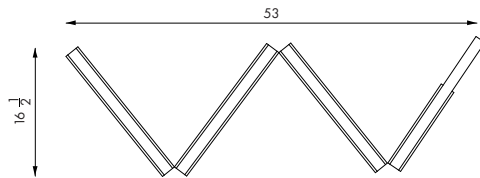

Materials Frame in solid wood

Finishes  Tinted Oak

Dimensions 53 in (136.7 cm) W x 16½ in (42.0cm) D x 65 in (165.1 cm) H

Weight 55lbs (20.4kg)

Packing White Golve for Domestic Only
(US, excluding Hawaii and Alaska)