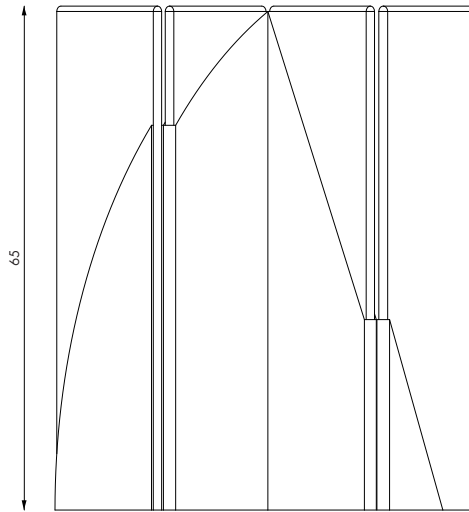

Materials Frame in solid wood

Finishes  Tinted Oak

Dimensions 53 in (136.7 cm) W x 16½ in (42.0cm) D x 65 in (165.1 cm) H

Weight 55lbs (20.4kg)

Packing White Golve for Domestic Only
(US, excluding Hawaii and Alaska)