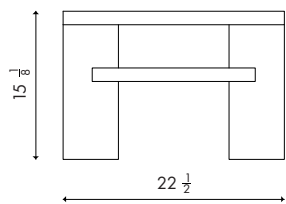

Materials Solid wood frame

Dimensions 22½ in (57.2cm) W x 22½ in (57.2cm) D x 15¼ in (38.4cm) H

Weight 35lbs

Packing White Golve for Domestic Only  
(North America, excluding Hawaii and Alaska)

Finishes  Tinted Oak  
 Oxidized Oak