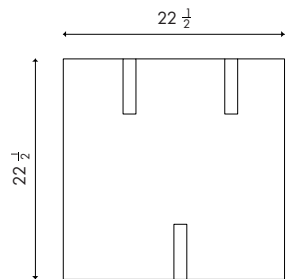

Materials Solid wood frame

Dimensions 22½ in (57.2cm) W x 22½ in (57.2cm) D x 15¼ in (38.4cm) H

Weight 35lbs

Packing White Golve for Domestic Only  
(North America, excluding Hawaii and Alaska)

Finishes  Tinted Oak  
 Oxidized Oak