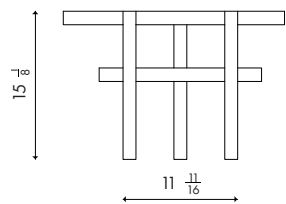

Materials Solid wood frame

Dimensions 22½ in (57.2cm) W x 22½ in (57.2cm) D x 15¼ in (38.4cm) H

Weight 35lbs

Packing White Golve for Domestic Only  
(North America, excluding Hawaii and Alaska)

Finishes  Tinted Oak  
 Oxidized Oak