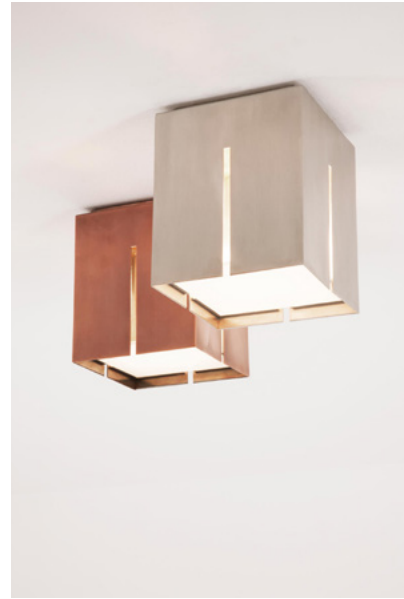

BALISE 5 PENDANT
60 in (152.4 cm) W x 6 in (15 cm) D x 60 in (152.4 cm) H

BALISE 4 PENDANT
40 in (102 cm) W x 6 in (15 cm) D x 40 in (102 cm) H

ANGLE

The angle is a sculptural wall light in cast aluminum. A sweeping arc of light is carved into the face of the fixture bringing balance to its brutalist form. The casting is finished to a smooth texture in black, gold, and silver and is available wet rated for the outdoors.

ETOILE SCONCE
6 1/2 in (16 cm) W x 5 1/2 in (14 cm) L x 12 in (30 cm) H

ETOILE PENDANT
14 in (36 cm) W x 13 in (33 cm) D x 36 in (91 cm) H

ETOILE CHANDELIER
22 in (56 cm) W x 22 in (56 cm) D x 36 in (91 cm) H

NUAGE Z4
62 in (157.5 cm) W x 28 in (71 cm) D x 2 in (5 cm) H

NUAGE Y6
77 in (195.5 cm) W x 23 in (58.5 cm) D x 2 in (5 cm) H

BULLE SCONCE/FLUSHMOUNT
SMALL | 73/4 in (20 cm) W x 5 1/2 in (14 cm) D x 73/4 in (20 cm) H
LARGE | 10 1/4 in (26 cm) W x 6 1/2 in (17 cm) D x 10 1/4 in (26 cm) H
EXTRA LARGE | 18 in (46 cm) W x 10 1/4 in (26 cm) D x 18 in (46 cm) H

DOME PENDANT
26 in (66 cm) W x 26 in (66 cm) D x 14 in (35 cm) H

LUNE FLUSH MOUNT
6 in (15.25 cm) W x 6 in (15.25 cm) D x 7 1/4 in (18.5 cm) H

LUNE SCONCE

SMALL | 10 in (25.5 cm) W x 10 in (25.5 cm) D x 4 in (10 cm) H
LARGE | 18 in (25.5 cm) W x 33/4 in (9.5 cm) D x 18 in (25.5 cm) H