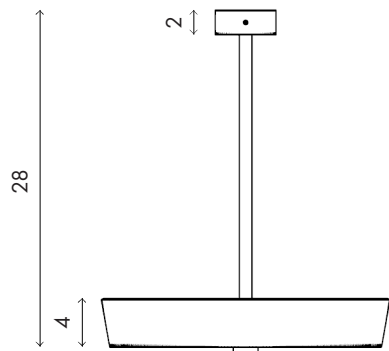

Materials	Aluminum with frosted glass diffuser
Dimensions	24 in (61.0 cm) W x 24 in (61.0 cm) D x 28 in (71.1 cm) H
Canopy	4 in (10.2 cm) dia x 2 in (5.1 cm) H J-box location on center
Weight	<50lbs (4.5kg)
Lamping	4 x E26 sockets G16.5 LED bulbs (not provided) 3.8W 2700K 350 lm

1. Finishes
2. Satin Nickel
   - Polished Nickel

Bulb life	15,000 hrs
Dimming	10-100%. Wattage +/- 10% Lumen Values +/- 5Lms CRI +/- 5% Fully tested with LUTRON® DVCL, DVCL
Voltage	120 V / 240
Certification	UL, CE listed
Installation Type	Hardwired