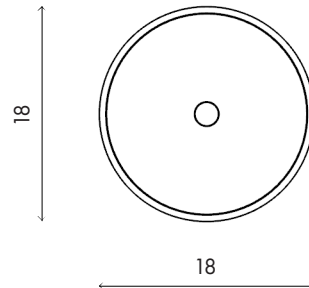

Materials	Aluminum with frosted glass diffuser
Dimensions	18 in (45.7 cm) W x 18 in (45.7 cm) D x 28 in (71.1 cm) H
Canopy	4 in (10.2 cm) dia x 2 in (5.1 cm) H J-box location on center
Weight	<50lbs (4.5kg)
Lamping	4 x E26 sockets G16.5 LED bulbs (not provided) 3.8W 2700K 350 lm

1. Finishes
2. Satin Nickel
   - Polished Nickel

Bulb life	15,000 hrs
Dimming	10-100%. Wattage +/- 10% Lumen Values +/- 5Lms CRI +/- 5% Fully tested with LUTRON® DVCL, DVCL
Voltage	120 V / 240
Certification	UL, CE listed
Installation Type	Hardwired