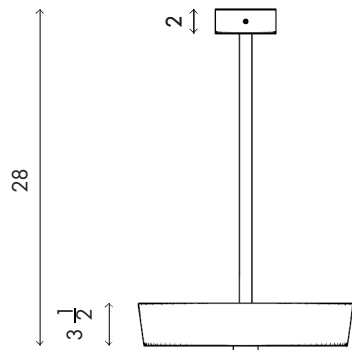

Materials	Aluminum with frosted glass diffuser
Dimensions	18 in (45.7 cm) W x 18 in (45.7 cm) D x 28 in (71.1 cm) H
Canopy	4 in (10.2 cm) dia x 2 in (5.1 cm) H J-box location on center
Weight	<50lbs (4.5kg)
Lamping	4 x E26 sockets G16.5 LED bulbs (not provided) 3.8W 2700K 350 lm

1. Finishes
2. Satin Nickel
   - Polished Nickel

Bulb life	15,000 hrs
Dimming	10-100%. Wattage +/- 10% Lumen Values +/- 5Lms CRI +/- 5% Fully tested with LUTRON® DVCL, DVCL
Voltage	120 V / 240
Certification	UL, CE listed
Installation Type	Hardwired