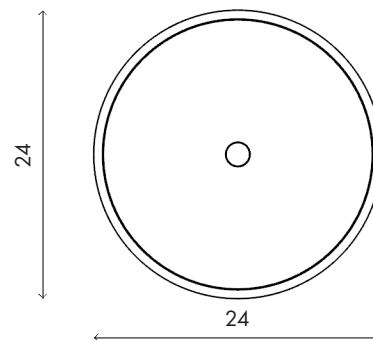

Materials	Aluminum with frosted glass diffuser
Dimensions	24 in (61.0 cm) W x 24 in (61.0 cm) D x 28 in (71.1 cm) H
Canopy	4 in (10.2 cm) dia x 2 in (5.1 cm) H J-box location on center
Weight	<50lbs (4.5kg)
Lamping	4 x E26 sockets G16.5 LED bulbs (not provided) 3.8W 2700K 350 lm

1. Finishes
2. Satin Nickel
   - Polished Nickel

Bulb life	15,000 hrs
Dimming	10-100%. Wattage +/- 10% Lumen Values +/- 5Lms CRI +/- 5% Fully tested with LUTRON® DVCL, DVCL
Voltage	120 V / 240
Certification	UL, CE listed
Installation Type	Hardwired