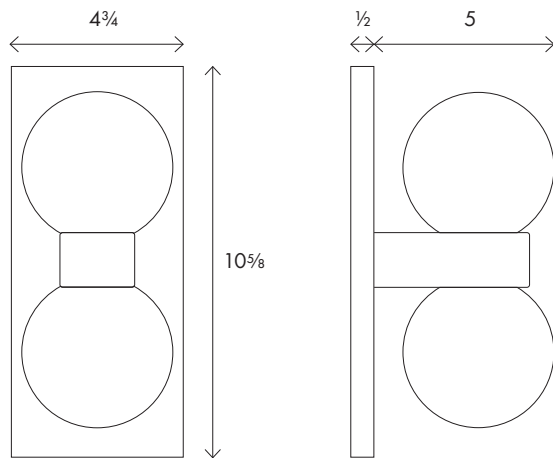

Materials	stainless steel with handblown opal sandblasted glass
Dimension	4¾ in (12.1 cm) W x 10⅝ in (27.0cm) H x ½ in (14.0cm) D
Backplate	4¾ in (12.1 cm) W x 10⅝ in (27.0cm) H x ½ in (1.3 cm) D
Weight	<10lbs (4.5kg)
Lamping	2 x G8 socket G8 LED bulbs (provided) 3.8W 2700K 350 lm

Finishes	● Matte Stainless Steel
	● Polished Stainless Steel
	● Satin Brass
	● Polished Brass

Handmade in Los Angeles

Bulb life	15,000 hrs
Dimming	10-100%. Wattage +/- 10% Lumen Values +/- 5Lms CRI +/- 5% Fully tested with LUTRON® DVCL, DVEL
Voltage	120 V / 240
Certification	UL, CE listed
	Hardwired