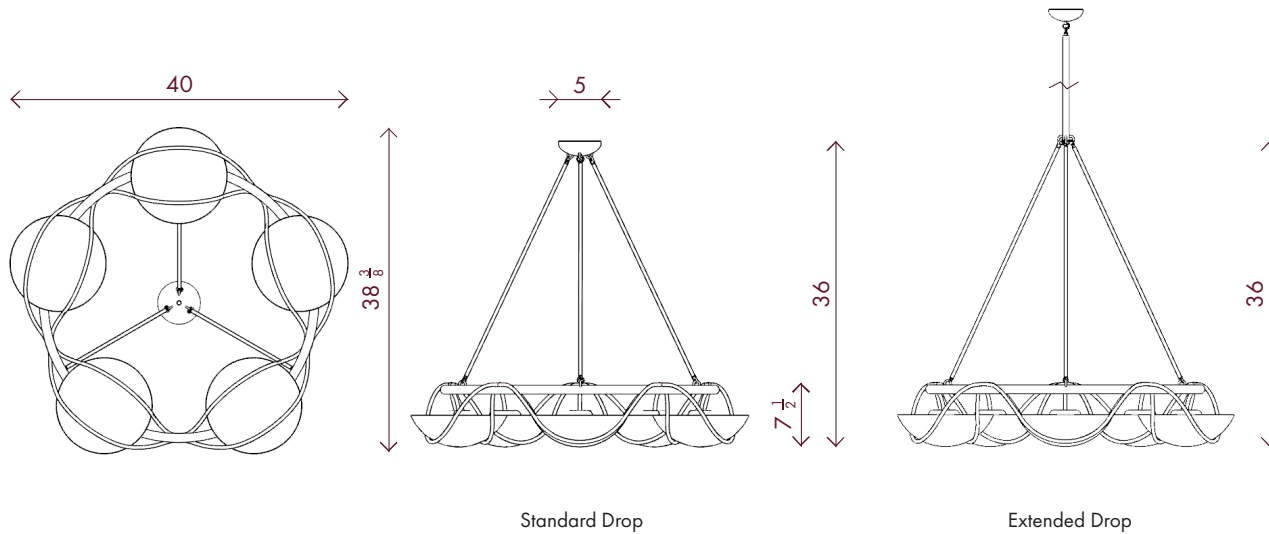

Bulb life	60,000 hrs
Dimming	(TRIAC) or (ELV) / 100% ~ 10% 0-100%. Wattage +/- 10% Lumen Values +/- 5Lms CRI +/- 5% Fully tested with LUTRON® DVCL, DVEL
Voltage	Universal voltage (120-277) AC engine
Certification	UL, CE listed, RoHS compliant, CEC JA8-2016
Installation Type	Handmade in Los Angeles Hardwired