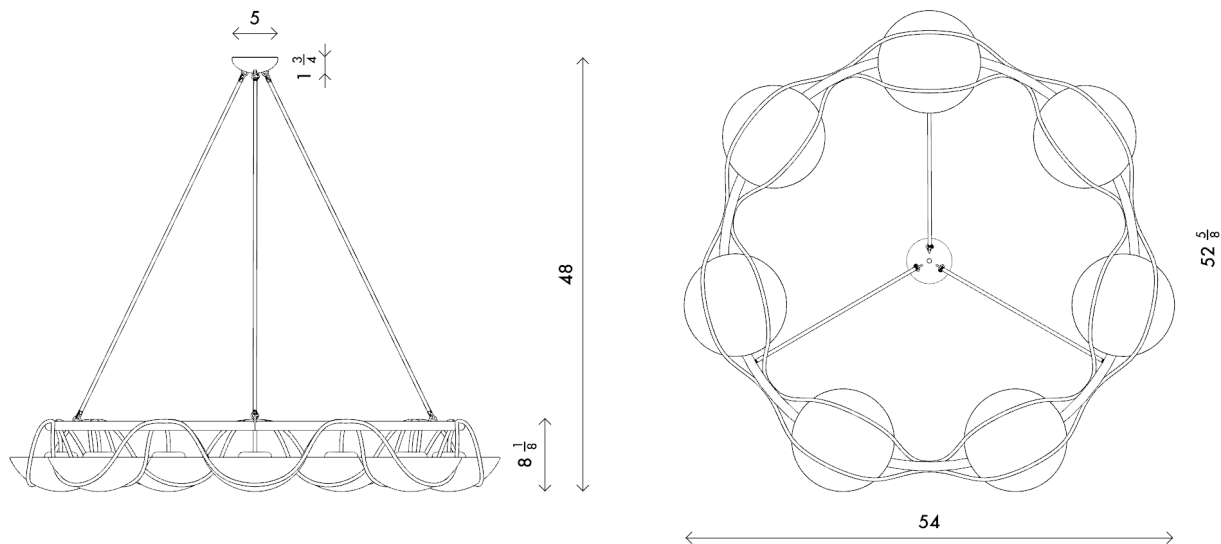

Bulb life	60,000 hrs
Dimming	(TRIAC) or (ELV) / 100% ~ 10% 0-100%. Wattage +/- 10% Lumen Values +/- 5Lms CRI +/- 5% Fully tested with LUTRON® DVCL, DVEL
Voltage	Universal voltage (120~277) AC engine
Certification	UL, CE listed, RoHS compliant, CEC JA8-2016
Installation Type	Hardwired