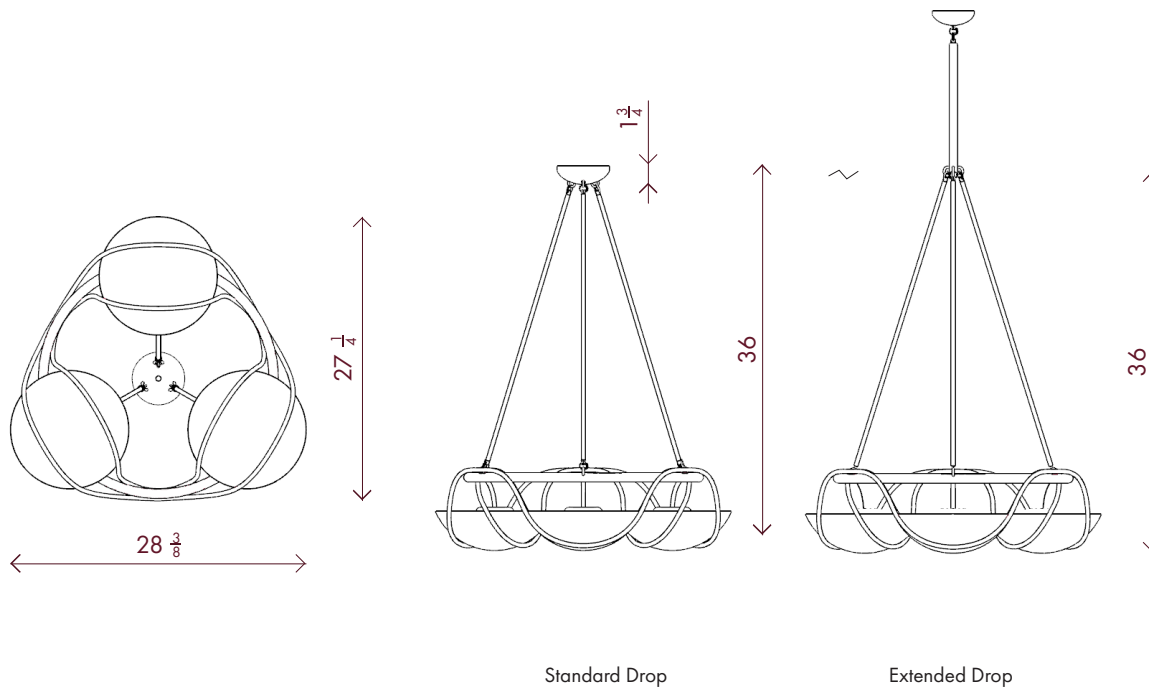

Bulb life	60,000 hrs
Dimming	(TRIAC) or (ELV) / 100% ~ 10% 0-100%. Wattage +/- 10% Lumen Values +/- 5Lms CRI +/- 5% Fully tested with LUTRON® DVCL, DVEL
Voltage	Universal voltage (120-277) AC engine
Certification	UL, CE listed, RoHS compliant, CEC JA8-2016
	Handmade in Los Angeles Hardwired