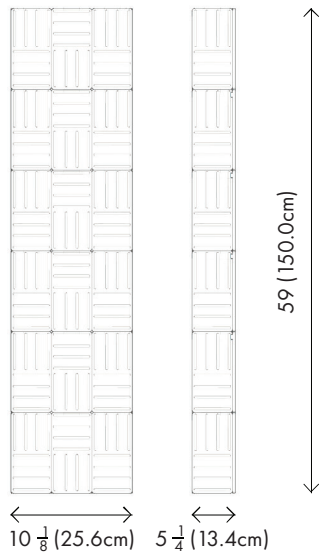

Bulb life 15,000 hrs

Dimming 10-100%. Wattage +/- 10%
Lumen Values +/- 5Lms
CRI +/- 5%
Fully tested with LUTRON® DVCL, DVEL

Voltage 120 V / 240

Certification UL, CE listed

Installation Type Hardwired