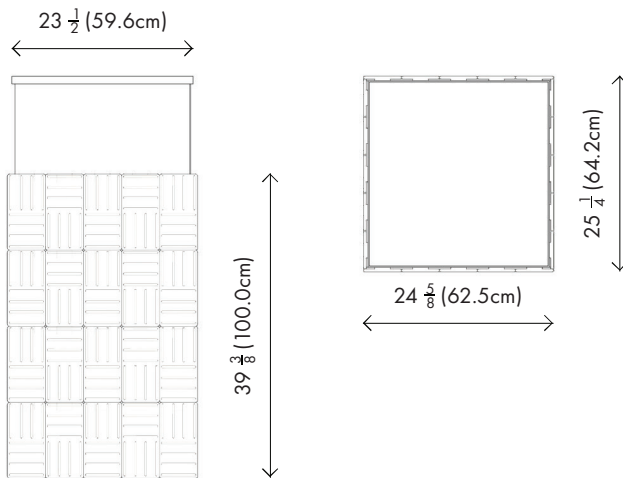

Bulb life 15,000 hrs

Dimming 10-100%. Wattage +/- 10%
Lumen Values +/- 5Lms
CRI +/- 5%
Fully tested with LUTRON© DVCL, DVCL

Voltage 120 V / 240

Certification UL, CE listed

Installation Type Hardwired