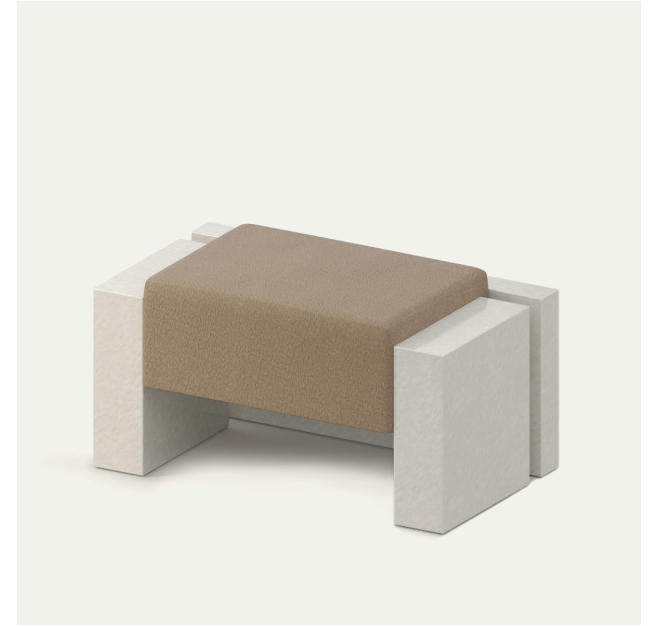

**Materials** lacquered wood or metallic frame  
alpaca wool upholstered goose-down cushions

**Dimensions**

W	27 ½ in	70.0 cm
D	15 ¾ in	40.0 cm
H	15 in	38.0 cm

**Weight** >50lbs

**Upholstery Requirements** Solid: please inquire  
Patterned: please inquire  
6x6 fabric swatch required for approval

**Finishes** Frame

- Lacquered Brown
- Lacquered Bleached Sycamore
- Hand Brushed Aluminum

Alpaca Options

- Orso Bruno
- Daino
- Deep Olive

Calf Hair Options

- Black-Brown
- Golden
- Silver
- Khaki

Handmade in Italy